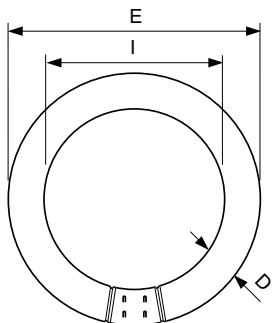

Controls and Dimming	
Dimmable	No
Mechanical and Housing	
Bulb Shape	C-T9 [ C-T 29 mm (C-T9)]
Product Data	
Order product name	FC12T9/SOFTWHITE/32W/12 12PK
EAN/UPC - Product	046677391225
Order code	391227
Numerator - Quantity Per Pack	1
Numerator - Packs per outer box	12
Material Nr. (12NC)	928028683035
Net Weight (Piece)	0.180 kg

## Dimensional drawing

TL-E 32W/830 RS

Product	D (max)	D (min)	E (min)	E (max)	I (min)	I (max)
FC12T9/	31.0 mm	26.2 mm	292.1	304.8	239.5	246.1 mm
SOFTWHITE/32W/ 12 12PK			mm	mm	mm	