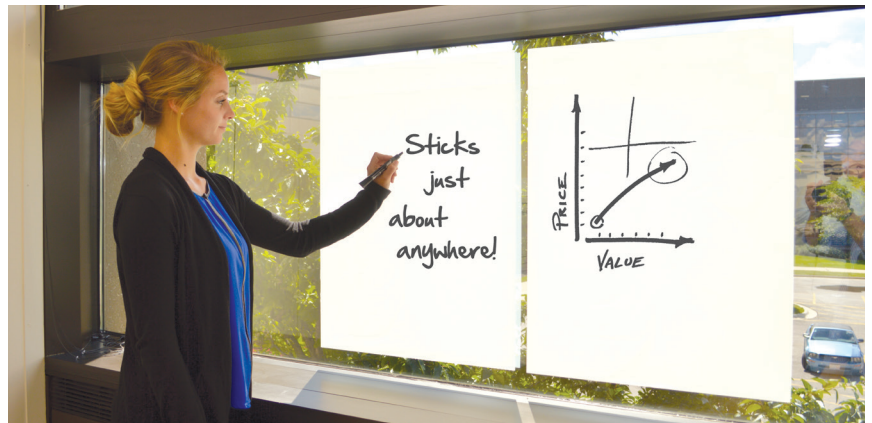

13701E001

For more information contact your Grainger Representative or visit Grainger.com®.

GRAINGER
FOR THE ONES WHO GET IT DONE