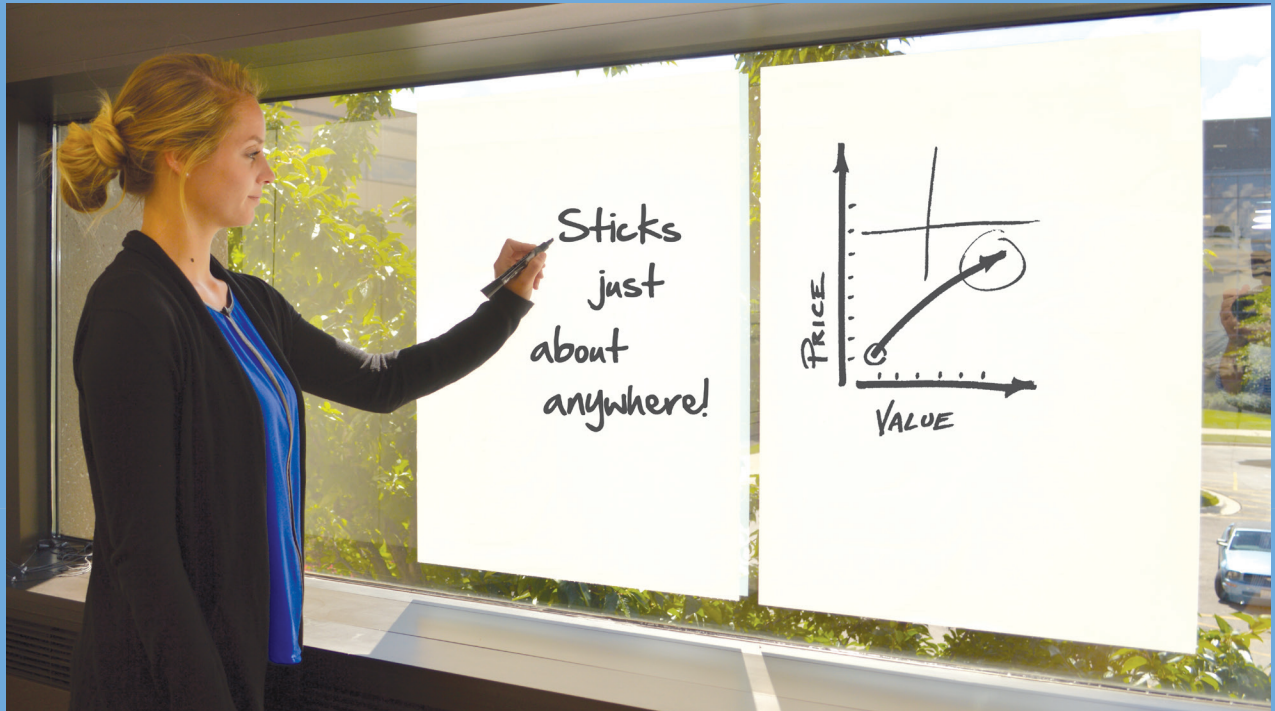

QuartetTM Anywhere^{MC} Dry-Erase Sheets

Sticks to just about any flat surface!

Dry-erase sheets are disposable and cling to just about any flat surface like a flipchart page, but can be written on with dry-erase marker that is easily wiped away. A static charge keeps the dry-erase sheets firmly in place. 40 foot roll and tears off into 15 sheets. 100% Satisfaction Guaranteed.

Static Cling Sheets

Fully Reversible Sheets

Adheres up to 12 Months

Quartet® Anywhere™ Dry-Erase Sheets

Dry-erase sheets are a convenient, innovative solution for quick notetaking. These disposable sheets cling to the wall like a flipchart page, but can be written on with dry-erase marker. Dry-erase ink easily wipes off to make updates as you work through a project. A static charge keeps the dry-erase sheets firmly in place on the wall while you write. Dry-erase sheets come on a 40 foot roll and tear off into fifteen sheets. Dry-erase sheets are made for short-term projects: tear off, cling, write and toss away after a few days. After an extended period of time the dry-erase marker will permanently stain the paper.

Quick and Easy. Die-cut holes are specifically designed to work with just about any easel.

Sticks Around. Static charge keeps each dry-erase sheet in place despite gravity.

Expand Your Surface. 40 foot roll is perforated and easily tears off into 24" x 31 1/2" dry-erase sheets.