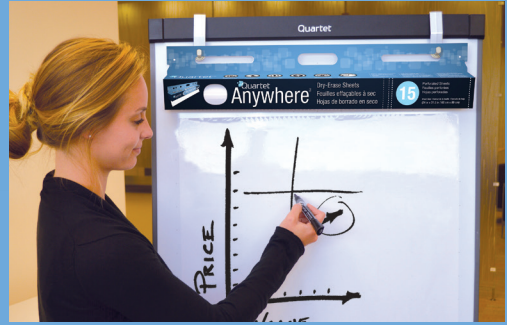

QuartetTM Anywhere^{MC} Dry-Erase Sheets

Sticks to just about any flat surface!

Dry-erase sheets are disposable and cling to just about any flat surface like a flipchart page, but can be written on with dry-erase marker that is easily wiped away. A static charge keeps the dry-erase sheets firmly in place. 40 foot roll and tears off into 15 sheets. 100% Satisfaction Guaranteed.

Sheet Size
(24 in x 31.5 in / 60 cm x 80 cm)

All trademarks and logos are the property of their respective owners.
©2015 ACCO Brands. All Rights Reserved.

Reusable up to 20 Times

Recyclable

Present Anywhere

Static Cling Sheets

Fully Reversible Sheets

Adheres up to 12 Months

Quartet® Anywhere™ Dry-Erase Sheets

Dry-erase sheets are a convenient, innovative solution for quick notetaking. These disposable sheets cling to the wall like a flipchart page, but can be written on with dry-erase marker. Dry-erase ink easily wipes off to make updates as you work through a project. A static charge keeps the dry-erase sheets firmly in place on the wall while you write. Dry-erase sheets come on a 40 foot roll and tear off into fifteen sheets. Dry-erase sheets are made for short-term projects: tear off, cling, write and toss away after a few days. After an extended period of time the dry-erase marker will permanently stain the paper.

Quick and Easy. Die-cut holes are specifically designed to work with just about any easel.

Sticks Around. Static charge keeps each dry-erase sheet in place despite gravity.

Expand Your Surface. 40 foot roll is perforated and easily tears off into 24" x 31 1/2" dry-erase sheets.