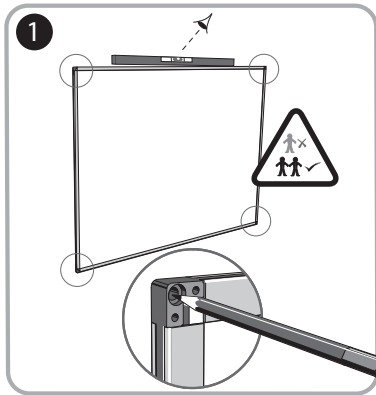

MEAD

24" x 18", 3' x 2', 4' x 3', 6' x 4' and 8' x 4'

mead®

ACCO Brands (Returns Center)
101 Bolton Ave 9E
Booneville, MS 38829 USA
Tel: 800-541-0094

www.acco.com