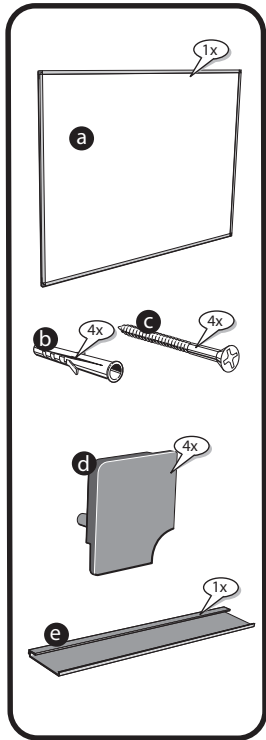

MEAD

24" x 18", 3' x 2', 4' x 3', 6' x 4' and 8' x 4'

mead®

ACCO Brands (Returns Center)
101 Bolton Ave 9E
Booneville, MS 38829 USA
Tel: 800-541-0094

www.acco.com