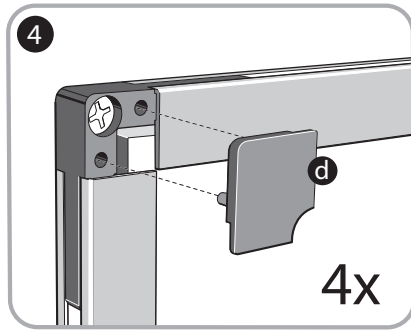

MEAD

24" x 18", 3' x 2', 4' x 3', 6' x 4' and 8' x 4'

mead®

ACCO Brands (Returns Center)
101 Bolton Ave 9E
Booneville, MS 38829 USA
Tel: 800-541-0094

www.acco.com