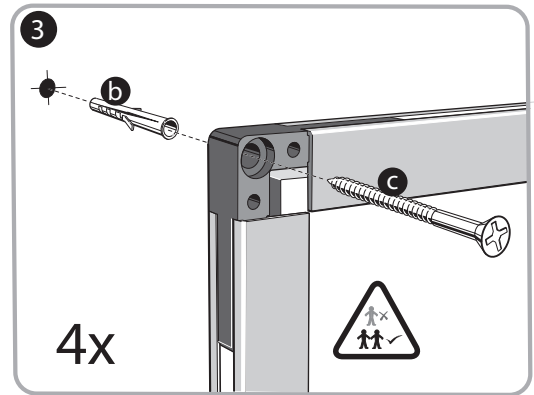

MEAD

24" x 18", 3' x 2', 4' x 3', 6' x 4' and 8' x 4'

mead®

ACCO Brands (Returns Center)
101 Bolton Ave 9E
Booneville, MS 38829 USA
Tel: 800-541-0094

www.acco.com