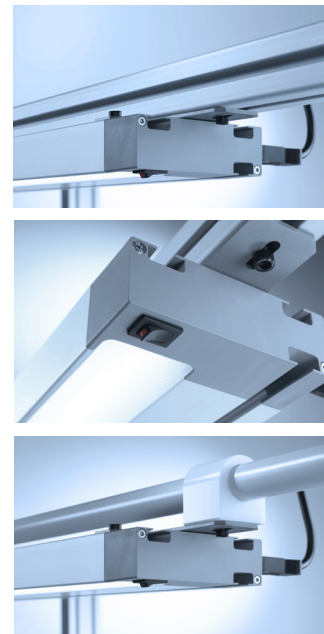

WLA
WORKPLACE-SYSTEM LUMINAIRES

WLA LED, Waldmann's task light for workbenches brings superb light quality (CRI>80) and color temperature (5000K) along with extreme energy-efficiency (50,000 hours of maintenance-free operation) to the factory workbench. The four lengths (17.7", 35.4", 47.2" and 59") make this strong, durable work light easy to match fixture to work space, no matter the size. In addition, the three longer versions are designed for easy thru-wire installation.

FEATURES

- LED overhead workstation light
- 50,000 hours of maintenance-free operation
- Thru-wire capability for daisy-chaining (except 17.7")
- Housing of anodized aluminum
- Premium LED materials and technology
- 5000K color temperature
- Built-in Wieland GS18/3 connector/socket
- T-Bracket set included
- ETL/cETL approved