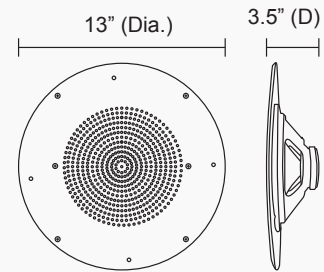

86 Series - 70/25V Classic Grille In-Ceiling Contractor Speaker

G86TG 8" 70/25V classic grille in-ceiling speaker

G86TCG 8" 70/25V classic grille in-ceiling speaker with volume control knob

Features

- Classic style white steel grille
- 70/25V transformer with colored leads
- G86TCG features volume control knob centered on grille
- Lifetime warranty

sold individually

Specifications

	G86TG	G86TCG
RMS Power	10W	10W
Max. Power.....	15W	15W
Transformer Type	70/25V	70/25V
Transformer Power Type	5W, 2.5W, 1W, 0.5W, 0.25W & 8 Ohms	5W, 2.5W, 1W, 0.5W, 0.25W & 8 Ohms
Termination Type	Colored leads	Colored leads
Sensitivity (1W/1M).....	90dB	90dB
Maximum SPL (Pax/1M).....	100dB	100dB
Driver Impedance	8 Ohms	8 Ohms
Magnet.....	5 oz. ferrite	5 oz. ferrite
Frequency Response Range.....	85Hz ~ 20kHz	85Hz ~ 20kHz
Dispersion @ 1000Hz.....	120° Conical	120° Conical
Driver	8" paper cone woofer, 8" dual cone tweeter	8" paper cone woofer, 8" dual cone tweeter
Speaker Dimensions.....	13" (Dia.) x 3.5" (D)	13" (Dia.) x 3.5" (D)
Mounting Dimensions	11.3" (Dia.)	11.3" (Dia.)
Minimum Mounting Depth.....	2.7"	2.7"
Weight	2.7 lbs.	2.7 lbs.
Material.....	Grille: steel	Grille: steel
Color.....	Off-White	Off-White