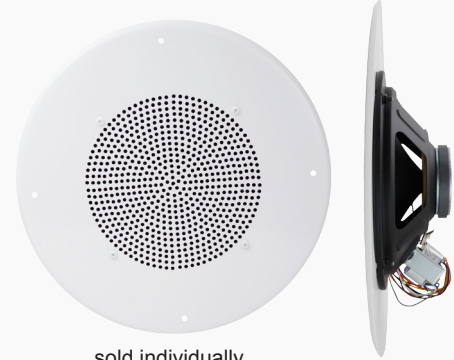

86 Series - 70/25V Classic Grille In-Ceiling Contractor Speaker

G86TG 8" 70/25V classic grille in-ceiling speaker

G86TCG 8" 70/25V classic grille in-ceiling speaker with volume control knob

Features

- Classic style white steel grille
- 70/25V transformer with colored leads
- G86TCG features volume control knob centered on grille
- Lifetime warranty

sold individually

Specifications

	G86TG	G86TCG
RMS Power	10W	10W
Max. Power.....	15W	15W
Transformer Type	70/25V	70/25V
Transformer Power Type	5W, 2.5W, 1W, 0.5W, 0.25W & 8 Ohms	5W, 2.5W, 1W, 0.5W, 0.25W & 8 Ohms
Termination Type	Colored leads	Colored leads
Sensitivity (1W/1M).....	90dB	90dB
Maximum SPL (Pax/1M).....	100dB	100dB
Driver Impedance	8 Ohms	8 Ohms
Magnet.....	5 oz. ferrite	5 oz. ferrite
Frequency Response Range.....	85Hz ~ 20kHz	85Hz ~ 20kHz
Dispersion @ 1000Hz.....	120° Conical	120° Conical
Driver	8" paper cone woofer, 8" dual cone tweeter	8" paper cone woofer, 8" dual cone tweeter
Speaker Dimensions.....	13" (Dia.) x 3.5" (D)	13" (Dia.) x 3.5" (D)
Mounting Dimensions	11.3" (Dia.)	11.3" (Dia.)
Minimum Mounting Depth.....	2.7"	2.7"
Weight	2.7 lbs.	2.7 lbs.
Material.....	Grille: steel	Grille: steel
Color.....	Off-White	Off-White

Optional Accessories

TSB8
T-Bar Bridge for
Ceiling Support

STH8
Heavy Gauge
Steel Backcan

Speco Technologies is constantly developing and improving products. We reserve the right to modify product design and specifications without notice and without incurring any obligation. Spec Rev. 11/4/14