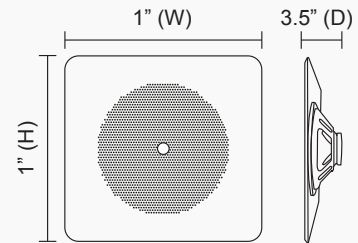

86 Series - 70/25V 1'x1' Grille In-Ceiling Contractor Speaker

G86TG1X1 8" 70/25V 1'x1' grille in-ceiling speaker

G86TG1X1C 8" 70/25V 1'x1' grille in-ceiling speaker with volume control knob

Features

- Square style white steel grille
- 70/25V transformer with colored leads
- "C" models features volume control knob centered on grille
- Lifetime warranty

Specifications

	G86TG1X1	G86TG1X1C
RMS Power	10W	10W
Max. Power.....	15W	15W
Transformer Type	70/25V	70/25V
Transformer Power Type	5W, 2.5W, 1W, 0.5W, 0.25W & 8 Ohms	5W, 2.5W, 1W, 0.5W, 0.25W & 8 Ohms
Termination Type	Colored leads	Colored leads
Sensitivity (1W/1M).....	90dB	90dB
Maximum SPL (Pax/1M).....	100dB	100dB
Driver Impedance	8 Ohms	8 Ohms
Magnet.....	5 oz. ferrite	5 oz. ferrite
Frequency Response Range.....	85Hz ~ 20kHz	85Hz ~ 20kHz
Dispersion @ 1000Hz.....	120° Conical	120° Conical
Driver	8" paper cone woofer, .8" dual cone tweeter	8" paper cone woofer, .8" dual cone tweeter
Speaker Dimensions.....	1" (W) x 1" (H) x 3.5" (D)	1" (W) x 1" (H) x 3.5" (D)
Mounting Dimensions	11.3" (Dia.)	11.3" (Dia.)
Minimum Mounting Depth.....	2.7"	2.7"
Weight	2.7 lbs.	2.8 lbs.
Material.....	Grille: steel	Grille: steel
Color.....	Off-White	Off-White