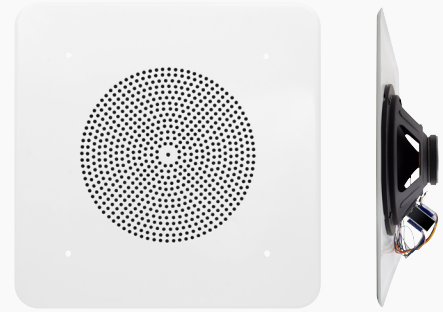

86 Series - 70/25V 1'x1' Grille In-Ceiling Contractor Speaker

G86TG1X1 8" 70/25V 1'x1' grille in-ceiling speaker

G86TG1X1C 8" 70/25V 1'x1' grille in-ceiling speaker with volume control knob

Features

- Square style white steel grille
- 70/25V transformer with colored leads
- "C" models features volume control knob centered on grille
- Lifetime warranty

Specifications

	G86TG1X1	G86TG1X1C
RMS Power	10W	10W
Max. Power.....	15W	15W
Transformer Type	70/25V	70/25V
Transformer Power Type	5W, 2.5W, 1W, 0.5W, 0.25W & 8 Ohms	5W, 2.5W, 1W, 0.5W, 0.25W & 8 Ohms
Termination Type	Colored leads	Colored leads
Sensitivity (1W/1M).....	90dB	90dB
Maximum SPL (Pax/1M).....	100dB	100dB
Driver Impedance	8 Ohms	8 Ohms
Magnet.....	5 oz. ferrite	5 oz. ferrite
Frequency Response Range.....	85Hz ~ 20kHz	85Hz ~ 20kHz
Dispersion @ 1000Hz.....	120° Conical	120° Conical
Driver	8" paper cone woofer, .8" dual cone tweeter	8" paper cone woofer, .8" dual cone tweeter
Speaker Dimensions.....	1" (W) x 1" (H) x 3.5" (D)	1" (W) x 1" (H) x 3.5" (D)
Mounting Dimensions	11.3" (Dia.)	11.3" (Dia.)
Minimum Mounting Depth.....	2.7"	2.7"
Weight	2.7 lbs.	2.8 lbs.
Material.....	Grille: steel	Grille: steel
Color.....	Off-White	Off-White

Optional Accessories

TSB8
T-Bar Bridge for
Ceiling Support

STH8
Heavy Gauge
Steel Backcan

Speco Technologies is constantly developing and improving products. We reserve the right to modify product design and specifications without notice and without incurring any obligation. Spec Rev. 11/4/14