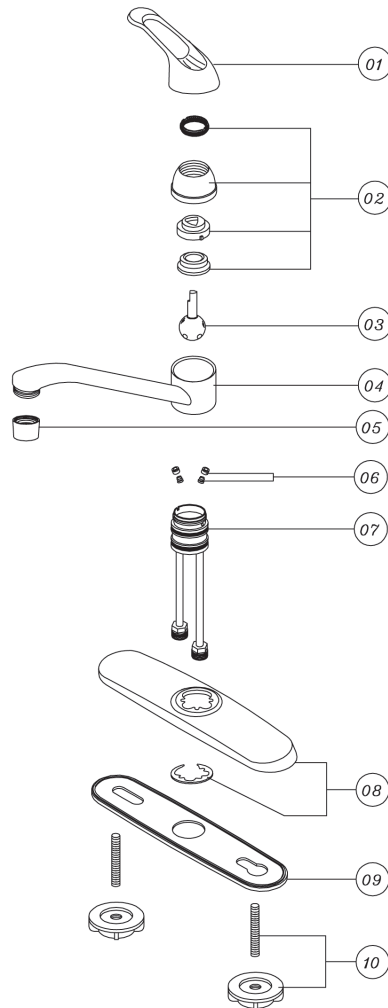

### Features:

- Ball Type Cartridge
- Chrome Plated Loop Handle, Less Spray
- 1/2" IPS Connections
- 1.75 gpm (6.6 L/min)

### Component Parts:

NO	PART #	DESCRIPTION	QTY
01	46-1181	HANDLE	1
02	PB3614	REPAIR KIT (LESS DOME)	1
03	PB70S	BALL	1
04		SPOUT	1
05	AB83-1000	AERATOR	1
06	PB4993	SEAT/SPRINGS	1
07		VALVE	1
08		DECK PLATE	1
09		DECK FLANGE	1
10	08-0900	MOUNTING HARDWARE	1

ESCUTCHEON LENGTH

ESC.  
WIDTH