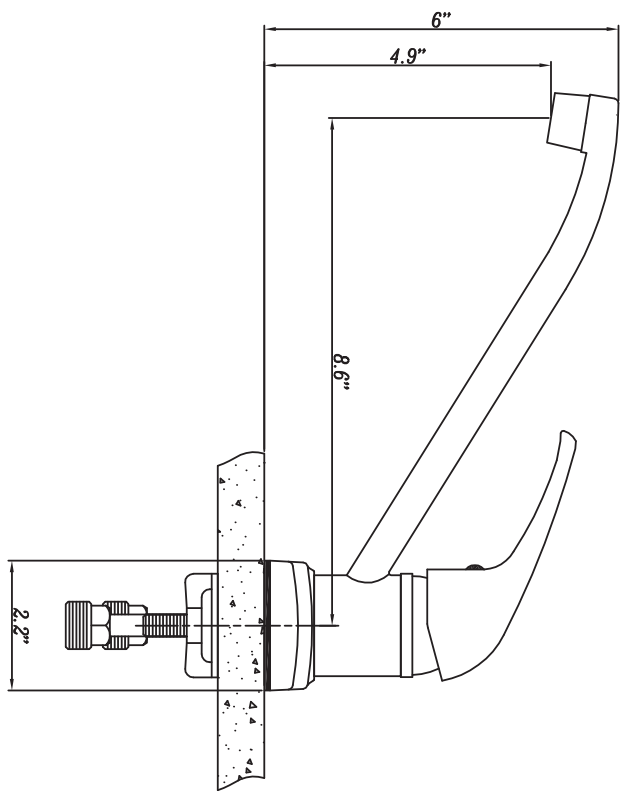

### Features:

- Ball Type Cartridge
- Chrome Plated Loop Handle, Less Spray
- 1/2" IPS Connections
- 1.75 gpm (6.6 L/min)

### Component Parts:

NO	PART #	DESCRIPTION	QTY
01	46-1181	HANDLE	1
02	PB3614	REPAIR KIT (LESS DOME)	1
03	PB70S	BALL	1
04		SPOUT	1
05	AB83-1000	AERATOR	1
06	PB4993	SEAT/SPRINGS	1
07		VALVE	1
08		DECK PLATE	1
09		DECK FLANGE	1
10	08-0900	MOUNTING HARDWARE	1

ESCUTCHEON LENGTH

ESC.  
WIDTH