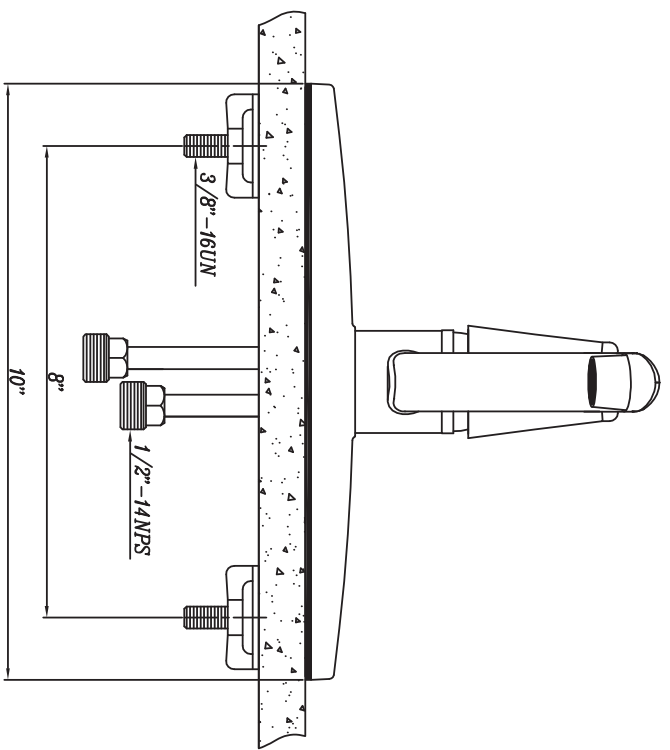

### Features:

- Ball Type Cartridge
- Chrome Plated Loop Handle, Less Spray
- 1/2" IPS Connections
- 1.75 gpm (6.6 L/min)

### Component Parts:

NO	PART #	DESCRIPTION	QTY
01	46-1181	HANDLE	1
02	PB3614	REPAIR KIT (LESS DOME)	1
03	PB70S	BALL	1
04		SPOUT	1
05	AB83-1000	AERATOR	1
06	PB4993	SEAT/SPRINGS	1
07		VALVE	1
08		DECK PLATE	1
09		DECK FLANGE	1
10	08-0900	MOUNTING HARDWARE	1

ESCUTCHEON LENGTH

ESC.  
WIDTH