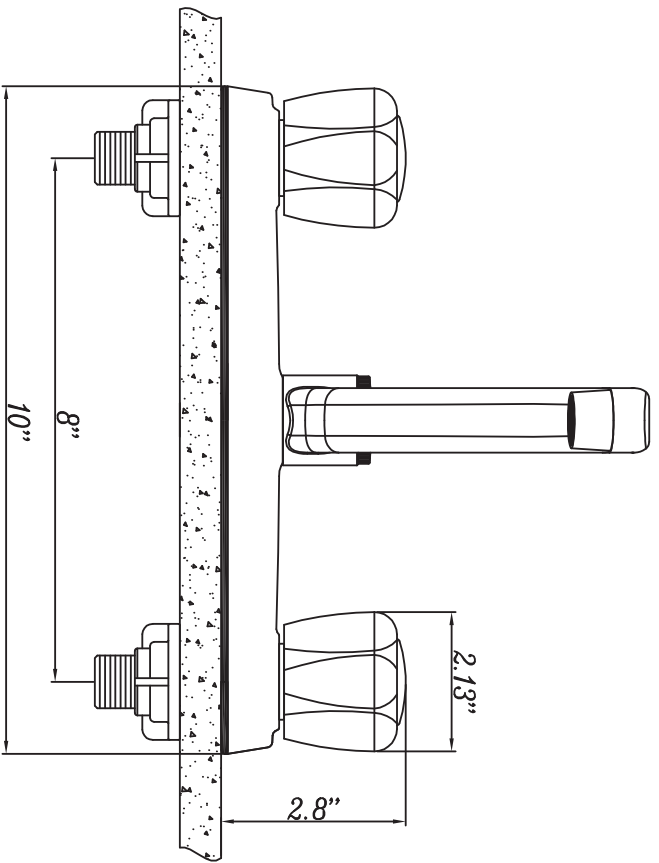

- 1/4 Turn "D" Broach Type Plastic Washerless Cartridges
- Clear Acrylic Handles, Less Spray
- 1/2" IPS Connections
- 1.75 gpm (6.6 L/min)

Standards:

- AB1953 Compliant
- Complies with IAPMO UPC/cUPC
- NSF 61-9 Tested and Compliant
- ASME A112.18.1M Certified
- EPA WaterSense Certified by IAPMO R&T

Component Parts:

NO	PART NO	DESCRIPTION	QTY
01	95-1718	HANDLE	2
02	PB6060	LOCK NUT	2
03	11-1746	WASHERLESS CARTRIDGE	2
04	PB4993	SEAT/SPRINGS	1
05		SPOUT CAP	1
06		SPOUT	1
07	AB83-1000	AERATOR	1
08		DECK FLANGE	1
09		VALVE	1
10		DECK PLATE	1
11	08-0900	MOUNTING HARDWARE	1

ESCUTCHEON LENGTH

ESC.
WIDTH