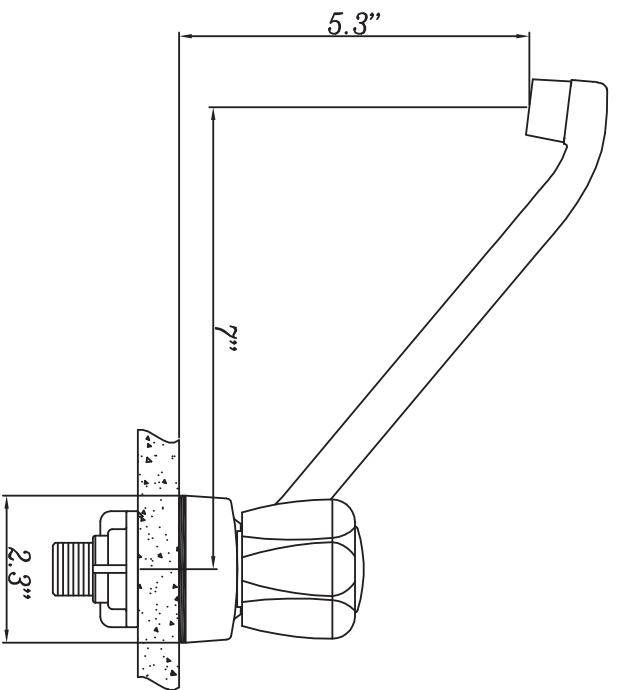

DOMINION FAUCETS

BY KISSLER & CO. INC.

Silver Series

77-1205

Two Handle 8" Kitchen Faucet

Color/Finish:

Chrome Plated Finish

Features:

- 1/4 Turn "D" Broach Type Plastic Washerless Cartridges
- Clear Acrylic Handles, Less Spray
- 1/2" IPS Connections
- 1.75 gpm (6.6 L/min)

Standards:

- AB1953 Compliant
- Complies with IAPMO UPC/cUPC
- NSF 61-9 Tested and Compliant
- ASME A112.18.1M Certified
- EPA WaterSense Certified by IAPMO R&T

Component Parts:

NO	PART NO	DESCRIPTION	QTY
01	95-1718	HANDLE	2
02	PB6060	LOCK NUT	2
03	11-1746	WASHERLESS CARTRIDGE	2
04	PB4993	SEAT/SPRINGS	1
05		SPOUT CAP	1
06		SPOUT	1
07	AB83-1000	AERATOR	1
08		DECK FLANGE	1
09		VALVE	1
10		DECK PLATE	1
11	08-0900	MOUNTING HARDWARE	1

ESCUTCHEON LENGTH

ESC.
WIDTH