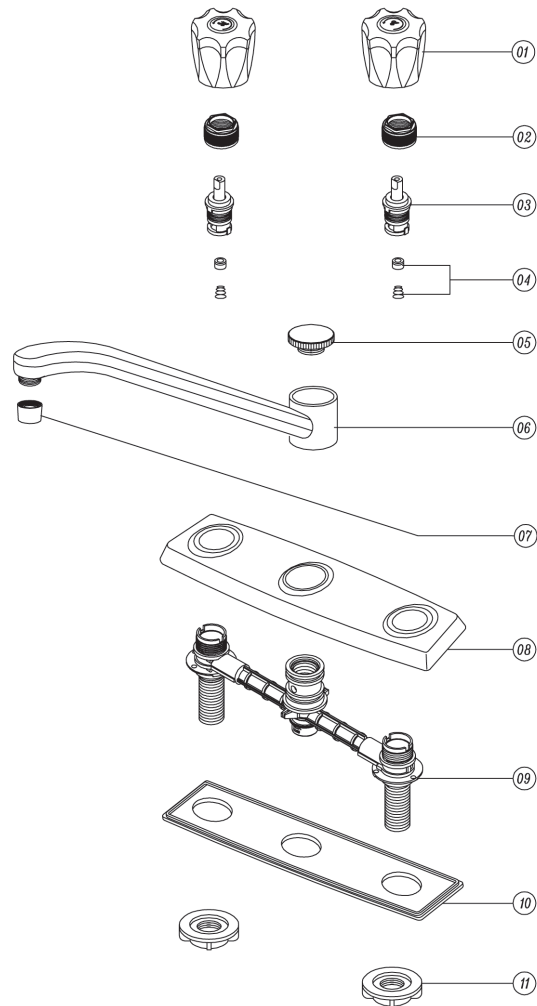

DOMINION FAUCETS

BY KISSLER & CO. INC.

Silver Series

77-1205

Two Handle 8" Kitchen Faucet

Color/Finish:

Chrome Plated Finish

Features:

- 1/4 Turn "D" Broach Type Plastic Washerless Cartridges
- Clear Acrylic Handles, Less Spray
- 1/2" IPS Connections
- 1.75 gpm (6.6 L/min)

Standards:

- AB1953 Compliant
- Complies with IAPMO UPC/cUPC
- NSF 61-9 Tested and Compliant
- ASME A112.18.1M Certified
- EPA WaterSense Certified by IAPMO R&T

Component Parts:

NO	PART NO	DESCRIPTION	QTY
01	95-1718	HANDLE	2
02	PB6060	LOCK NUT	2
03	11-1746	WASHERLESS CARTRIDGE	2
04	PB4993	SEAT/SPRINGS	1
05		SPOUT CAP	1
06		SPOUT	1
07	AB83-1000	AERATOR	1
08		DECK FLANGE	1
09		VALVE	1
10		DECK PLATE	1
11	08-0900	MOUNTING HARDWARE	1

ESCUTCHEON LENGTH

ESC.
WIDTH