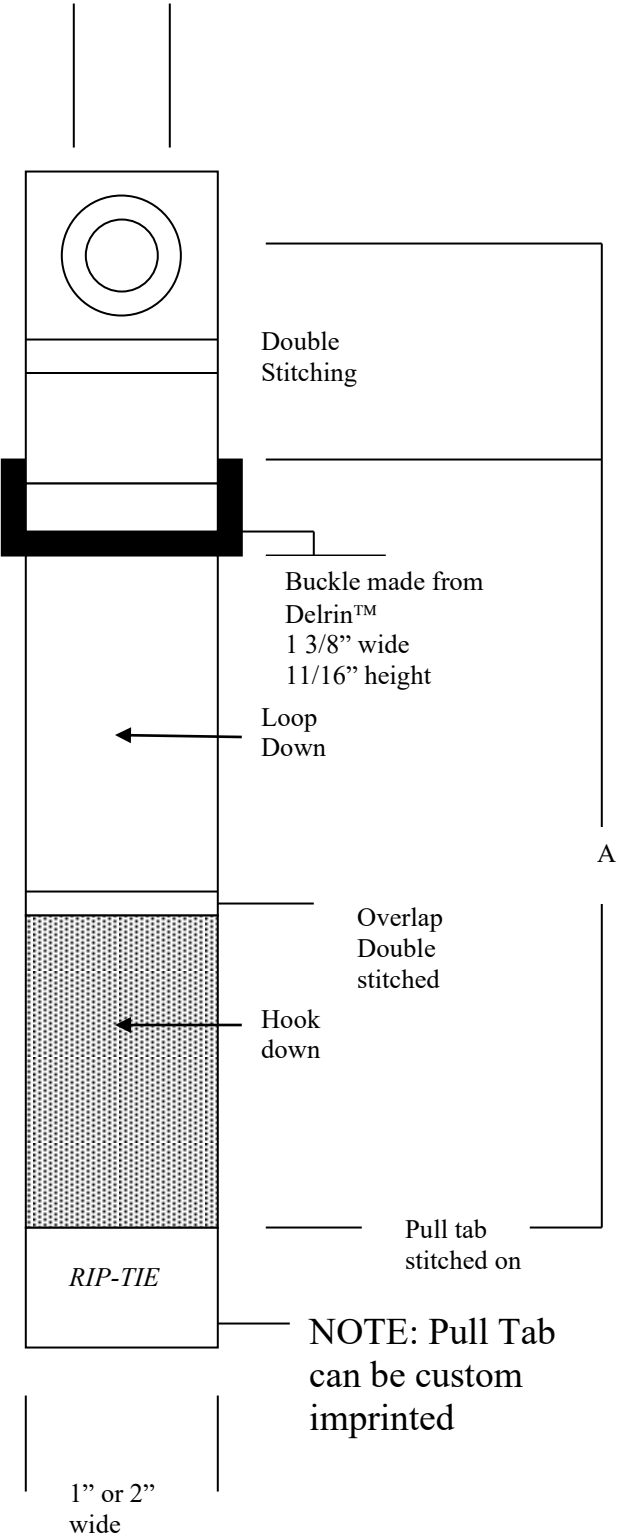

Grommet, Brass
O.D. = 11/16"
I.D. = 9/32"

Drawing Not to Scale 2/22/07
Rip-Tie CinchStrap – EG
Rip-Tie, Inc.
PO Box 549
San Leandro, CA 94577
510 577- 0200 Phone
510-553-0160 Fax
Specifications subject to change.
Manufactured from hook and loop. 100% Nylon
2" wide has 2 grommets.
min tensile value HK88=125 lb
min tensile value LP 1000 = 95 lb.

A = Length Dimension
variable.
See attached sheet for
stock sizes. Custom sizes
also available.

NOTE: Pull Tab
can be custom
imprinted

CATALOG NUMBER	Max Bundle Diameter	COLOR	SIZE
N-07-G02- N-07-G10- N-07-G50-	1.50"	Black, Brown Red, Orange Yellow, Green Blue, Violet Grey, White or Specify <u>Rainbow</u> when ordering & receive all ten colors! 10-Pack includes one of each color 50-Pack includes five of each color	1" X 7" 1" X 7" 1" X 7"
N-10-G02- N-10-G10- N-10-G50-	2.50"		1" X 10" 1" X 10" 1" X 10"
N-16-G02- N-16-G10- N-16-G50-	4.25"		1" X 16" 1" X 16" 1" X 16"
N-22-G02- N-22-G10- N-22-G50-	6.25"		1" X 22" 1" X 22" 1" X 22"
N-28-G02- N-28-G10- N-28-G50-	8.25"		1" X 28" 1" X 28" 1" X 28"
N-34-G02- N-34-G10- N-34-G50-	10"		1" X 34" 1" X 34" 1" X 34"
N-46-G02- N-46-G10- N-46-G50-	14"		1" X 46" 1" X 46" 1" X 46"

O-16-G1P- O-16-G10- O-16-G50-	2.50"	Black, Brown Red, Orange Yellow, Green Blue, Violet Grey, White or Specify <u>Rainbow</u> when ordering & receive all ten colors! 10-Pack includes one of each color 50-Pack includes five of each color	2" X 16" 2" X 16" 2" X 16"
O-22-G1P- O-22-G10- O-22-G50-	4.50"		2" X 22" 2" X 22" 2" X 22"
O-28-G1P- O-28-G10- O-28-G50-	6.25"		2" X 28" 2" X 28" 2" X 28"
O-34-G1P- O-34-G10- O-34-G50-	8.25"		2" X 34" 2" X 34" 2" X 34"
O-46-G1P- O-46-G10- O-46-G50-	12"		2" X 46" 2" X 46" 2" X 46"
O-70-G1P- O-70-G10- O-70-G50-	19.75"		2" X 70" 2" X 70" 2" X 70"
O-94-G1P- O-94-G10- O-94-G50-	27.25"		2" X 94" 2" X 94" 2" X 94"