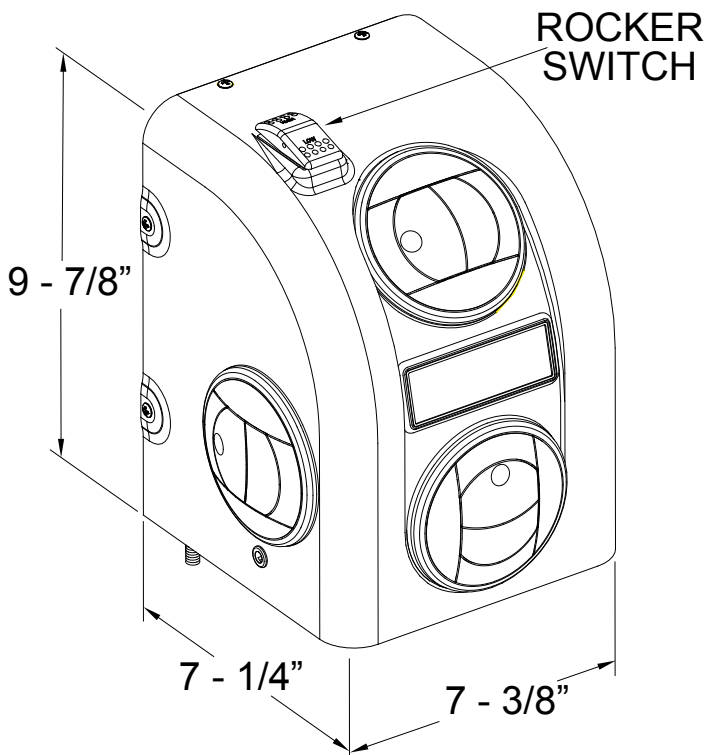

**H-400012 - SANTA FE FLOOR MOUNT AUXILIARY HEATER**

- Hydronic – heats from engine coolant
- Glass-filled nylon case
- Heavy duty long life motor
- Mounting studs and hose connections at rear
- Compact design
- Built-in two-speed fan control switch
- Durable tube/fin core design
- Motor is internally grounded
- MFA132 - mounting bracket (sold separately)

**Optional (MFA132 Bracket Assembly)**