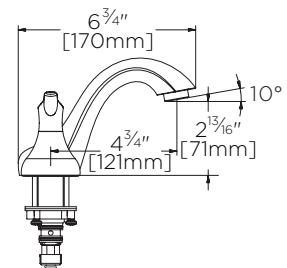

Chelsea™ Widespread Faucet

FEATURES:

- 1.2 GPM (4.5 L/min) flow rate
- Brass construction
- Lever handles
- 1/4 turn ceramic cartridges
- Inlet supply lines not included, accepts 1/2" NPSM to 3/8" compression supply lines
- Pop-up drain with lift rod
- Corrosion resistant finishes
- Coordinates with Chelsea Collection

STOCK FINISHES:

PC BN

STANDARDS:

- ASME A112.18.1/CSA B125.1 certified
- NSF/ANSI 61 certified
- NSF 372 certified
- WaterSense certified
- ADA compliant

WARRANTY:

Visit www.speakman.com for full product warranty information

- Limited Lifetime Warranty (consumer)
- 5 Year Limited Warranty (commercial)

1. All dimensions are in inches (millimeters) unless otherwise specified and are subject to change without notice.

Architect/Engineer Approval Space:

SPEAKMAN
400 ANCHOR MILL ROAD
NEW CASTLE, DE 19720

P: 800-537-2107
F: 800-977-2747
W: WWW.SPEAKMAN.COM
R: 01-APRIL 2018