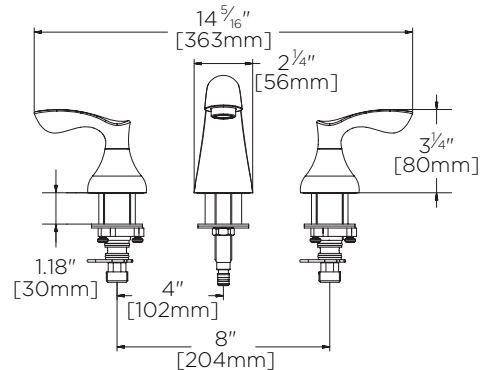

Chelsea™ Widespread Faucet

FEATURES:

- 1.2 GPM (4.5 L/min) flow rate
- Brass construction
- Lever handles
- 1/4 turn ceramic cartridges
- Inlet supply lines not included, accepts 1/2" NPSM to 3/8" compression supply lines
- Pop-up drain with lift rod
- Corrosion resistant finishes
- Coordinates with Chelsea Collection

STOCK FINISHES:

PC BN

STANDARDS:

- ASME A112.18.1/CSA B125.1 certified
- NSF/ANSI 61 certified
- NSF 372 certified
- WaterSense certified
- ADA compliant

WARRANTY:

Visit www.speakman.com for full product warranty information

- Limited Lifetime Warranty (consumer)
- 5 Year Limited Warranty (commercial)

1. All dimensions are in inches (millimeters) unless otherwise specified and are subject to change without notice.

Architect/Engineer Approval Space:

SPEAKMAN
400 ANCHOR MILL ROAD
NEW CASTLE, DE 19720

P: 800-537-2107
F: 800-977-2747
W: WWW.SPEAKMAN.COM
R: 01-APRIL 2018