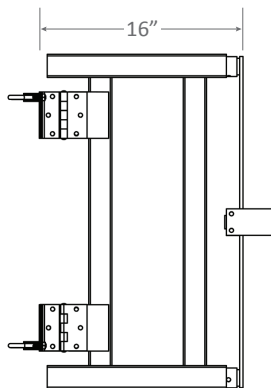

## Features:

- 16" to 40" adjustability, no additional parts required
- Mounts to square or round tubing up to 1.5" diameter
- Opens either inward or outward
- Mounts on left-hand or right-hand side
- Aluminum construction
- Powder coat yellow finish

| U-GATE           |                 |            |             |                  |
|------------------|-----------------|------------|-------------|------------------|
| Grainger Stock # | Tri-Arc Model # | Gate Width | Gate Height | Overall Width    |
| 44YW34           | SGR-UAG         | 16" to 40" | 25.25"      | 18.25" to 42.25" |

**TRIARC** THE EXPERTS IN CLIMBING AND ACCESS

U-Gate Minimum Width - Top View

U-Gate Maximum Width - Top View

U-Gate Minimum Width - Front View

U-Gate Maximum Width - Front View

For more information, please contact your Grainger Representative or visit [Grainger.com](http://Grainger.com)®