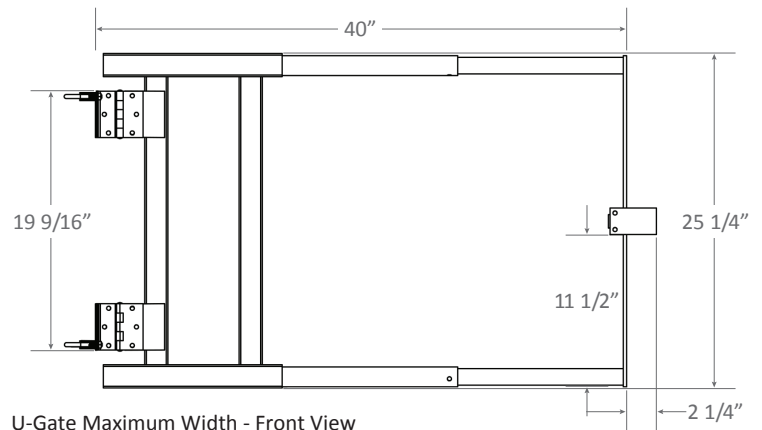

## Features:

- 16" to 40" adjustability, no additional parts required
- Mounts to square or round tubing up to 1.5" diameter
- Opens either inward or outward
- Mounts on left-hand or right-hand side
- Aluminum construction
- Powder coat yellow finish

| U-GATE           |                 |            |             |                  |
|------------------|-----------------|------------|-------------|------------------|
| Grainger Stock # | Tri-Arc Model # | Gate Width | Gate Height | Overall Width    |
| 44YW34           | SGR-UAG         | 16" to 40" | 25.25"      | 18.25" to 42.25" |

**TRIARC** THE EXPERTS IN CLIMBING AND ACCESS

U-Gate Minimum Width - Top View

U-Gate Maximum Width - Top View

U-Gate Minimum Width - Front View

U-Gate Maximum Width - Front View

For more information, please contact your Grainger Representative or visit [Grainger.com](http://Grainger.com)®