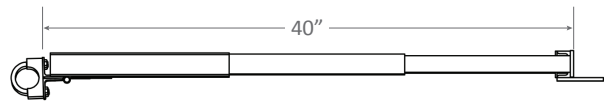

U-Gate Maximum Width - Top View