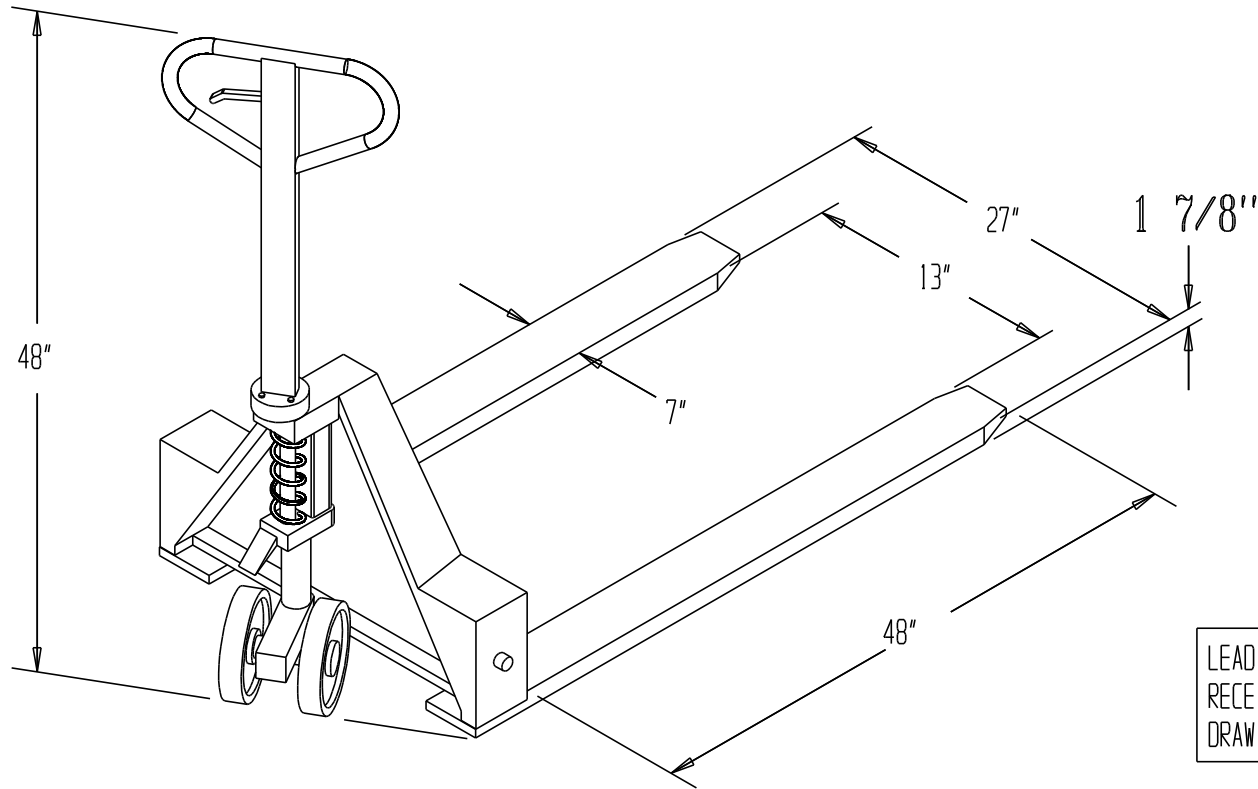

NOTE:
THIS PRODUCT MAY NOT
FIT SOME STANDARD
PALLETS.

MIN LOWERED HT 1 7/8"

PLEASE VERIFY YOUR
MINIMUM HT

LOW PROFILE PALLET TRUCK, PM4-2748-LP

LEAD TIME WILL START UPON
RECEIPT OF SIGNED APPROVAL
DRAWING

STANDARD FEATURES

MODEL NUMBER: PM4-2748-LP
OVERALL LENGTH OF FORKS IS 48 INCHES
OVERALL WIDTH OF FORKS IS 27 INCHES
I.D. OF FORKS IS 13 INCHES
LOWERED HEIGHT OF 1 7/8 INCHES
RAISED HEIGHT OF 6 INCHES
CAPACITY IS 4,000 LBS.
POLYURETHANE WHEELS