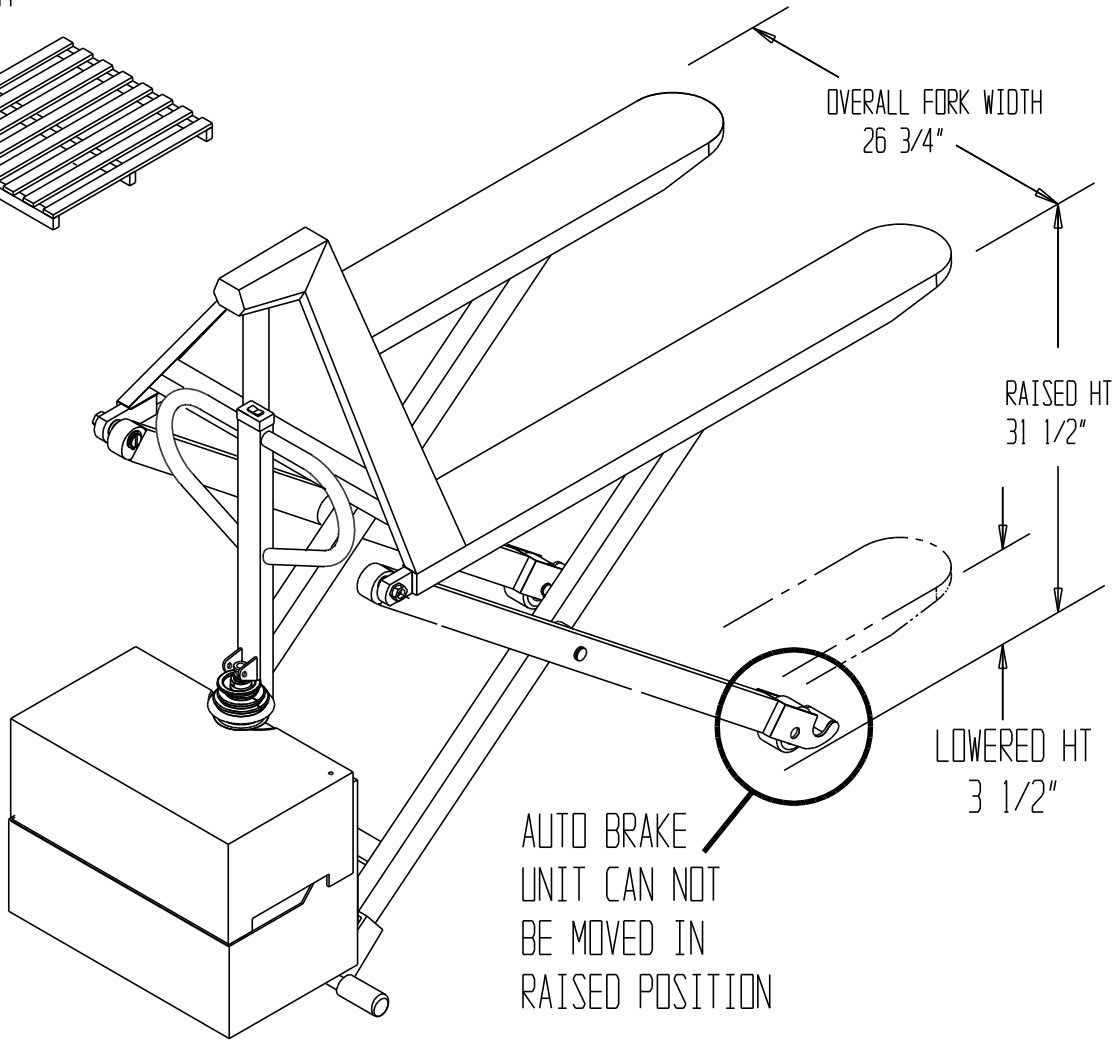

DC POWERED TOTE LIFTER, L-270-DC-HD

FOR USE WITH
OPEN BOTTOM
SKID ONLY

FOR USE WITH
OPEN BOTTOM
SKID ONLY

PRODUCTION WILL START UPON
RECEIPT OF SIGNED APPROVAL
DRAWING

STANDARD FEATURES

MODEL NUMBER: L-270-DC-HD
CAPACITY: 3,000 LBS
LOWERED HT: 3 1/2"
RAISED HT : 31 1/2"
FORK LENGTH : 45"
FORK WIDTH : 6 1/2"
OVERALL FORK WIDTH : 26 3/4"
12V DC POWERED

DISTRIBUTOR'S NAME: T & S EQUIPMENT		P.O.#: -
DRAWN BY: S ROSE		W.O.#: -
DATE: 7-16-04		SALES: -
REFERENCE: -		DRWG./FILE NAME: L-270-DC-HD