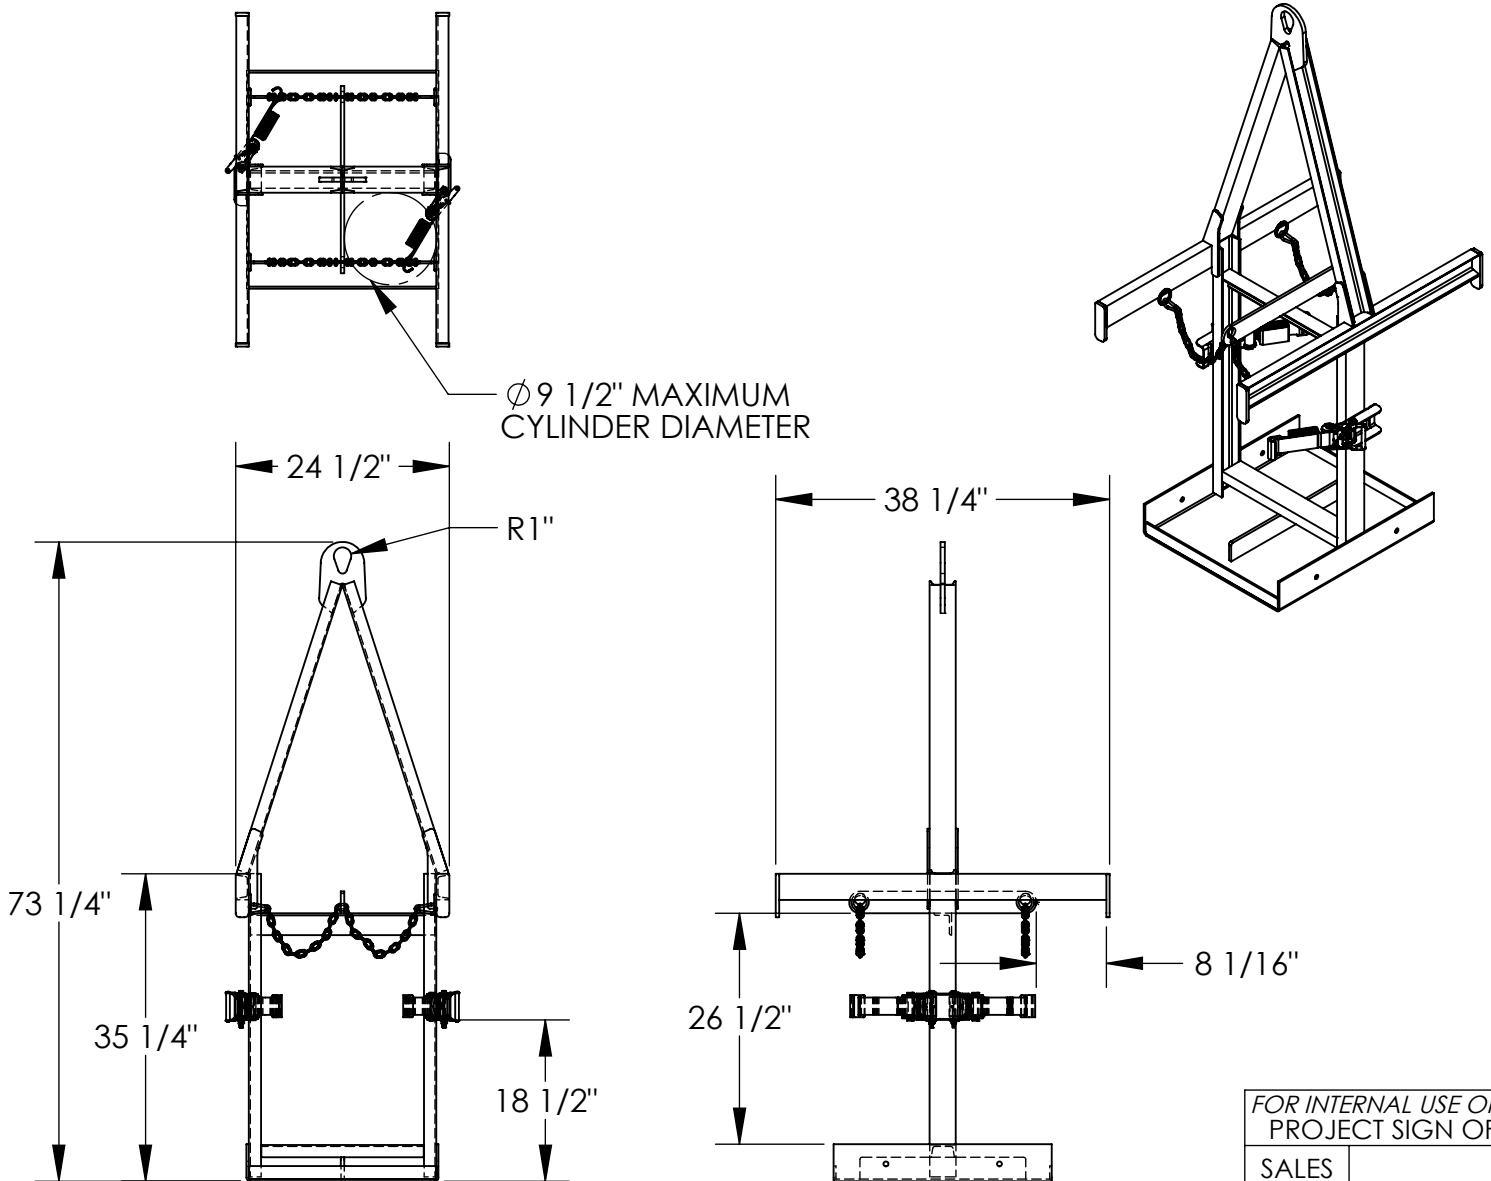

CYLINDER CADDY - CYL-P-4-LUG

APPROX WEIGHT: 176.00 lbs.
DOES NOT INCLUDE WEIGHT OF POWER OR PACKAGING!!!

ANY ADDITIONS, DELETIONS, OR OMISSIONS MUST BE CORRECTED ON THIS DRAWING AS THIS DRAWING WILL BE CONSIDERED ALL INCLUSIVE

FOR INTERNAL USE ONLY PROJECT SIGN OFF	
SALES	
ENG.	
FAB.	
POWER	

ALL GRAPHICS PROVIDED ARE FOR REFERENCE ONLY. IF CERTAIN DIMENSIONS ARE CRITICAL PLEASE VERIFY THOSE DIMENSIONS WITH YOUR SALESPERSON

DIMENSION TOLERANCE $\pm 1/4$ "

STANDARD FEATURES

- MODEL NUMBER IS CYL-P-4-LUG
- OVERALL WIDTH IS 38 1/4"
- OVERALL LENGTH IS 24 1/2"
- OVERALL HEIGHT IS 73 1/4"
- FORK TRUCK MOVABLE
- HOLDS 4 CYLINDERS
- $\phi 9 \frac{1}{2}$ " MAX CYLINDER DIAMETER
- MAXIMUM CAPACITY IS 800 LBS
- TOUGH BAKED IN POWDER COATED BLUE FINISH