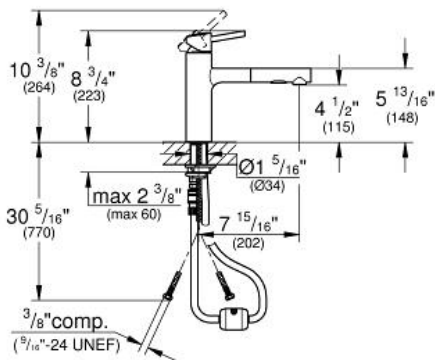

Product Description:
Single-Handle Kitchen Faucet

Standard Specification:

- Medium spout
- Single hole installation
- **GROHE SilkMove** 35 mm ceramic cartridge
- **GROHE StarLight** chrome finish
- flow strainer
- Adjustable flow rate limiter
- Swivel cast spout
- Swivel area 100°
- Pull-out locking dual spray control - switches back and forth between regular flow and spray
- **SpeedClean**® anti-lime system
- Automatic returning
- Integrated non-return valve
- Diverter: laminar spray/SpeedClean shower jet
- Automatic return to laminar spray
- Flexible hose connections
- Quick installation system
- Protected against backflow
- **GROHE SuperSteel** Infinity Finish™
- Max Flow Rate 1.5 gpm