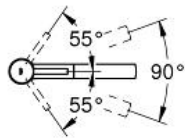

Product Description:
Single-Handle Kitchen Faucet

Standard Specification:

- Medium spout
- Single hole installation
- **GROHE SilkMove** 35 mm ceramic cartridge
- **GROHE StarLight** chrome finish
- flow strainer
- Adjustable flow rate limiter
- Swivel cast spout
- Swivel area 100°
- Pull-out locking dual spray control - switches back and forth between regular flow and spray
- **SpeedClean**® anti-lime system
- Automatic returning
- Integrated non-return valve
- Diverter: laminar spray/SpeedClean shower jet
- Automatic return to laminar spray
- Flexible hose connections
- Quick installation system
- Protected against backflow
- **GROHE SuperSteel** Infinity Finish™
- Max Flow Rate 1.5 gpm