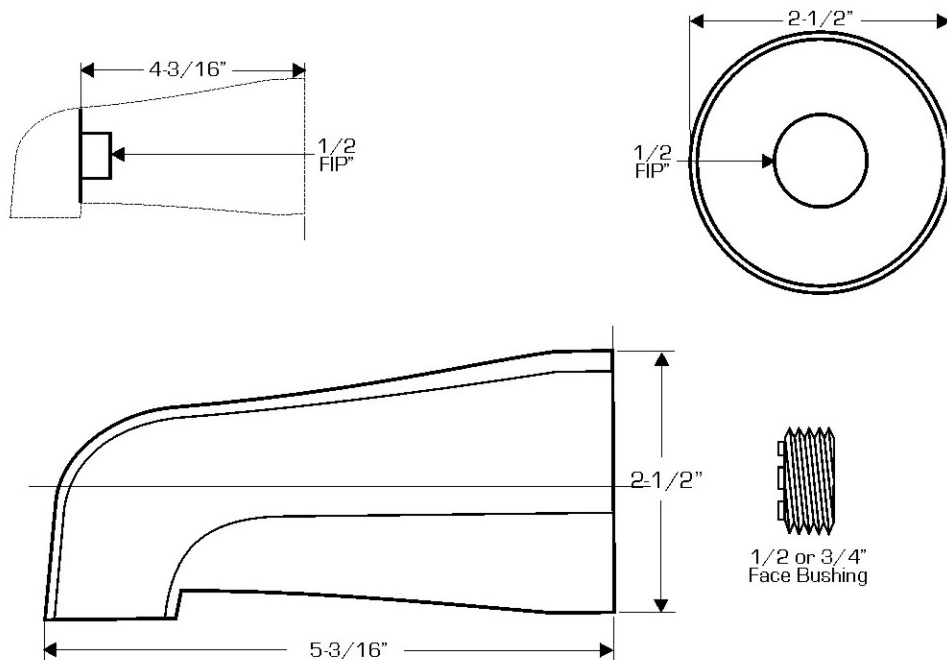

TUB SPOUT

The Right Choice...

TECHNICAL DATA

DESCRIPTION:

Tub spout

CONSTRUCTION:

Zinc die-cast body w/ 1/2" FIP connection

FINISH:

Chrome plated

PACKAGING:

Individually boxed w/ barcode

Inner carton: 10

Master carton: 50

BRAND: EZ-FLO

PART#
15077

FINISH
Chrome

Country of origin: China

ROUGH IN DRAWING

ALL DIMENSIONS SHOWN ARE NOMINAL