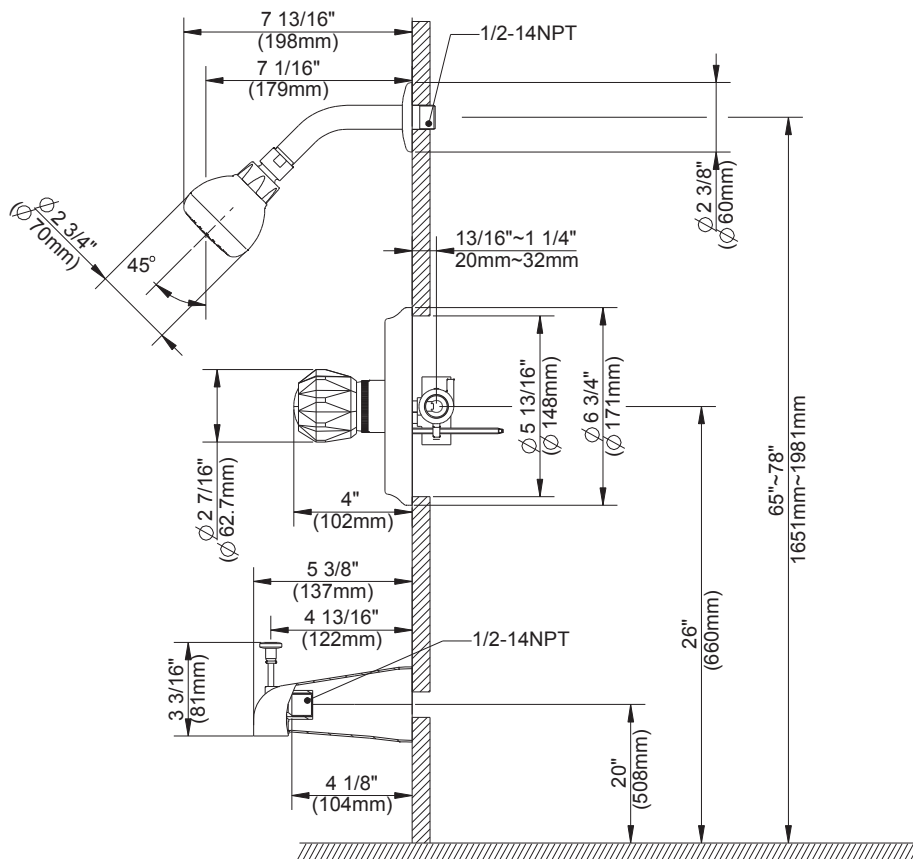

SINGLE HANDLE

TUB & SHOWER

Features:

- Acrylic handle
- Washerless cartridge
- Max Flow Rate: 1.75 gpm (6.6 L/min) at 80 psi
- One setting 3" plastic showerhead
- Non-pressure balanced valve

Traditional Collection

10048
Chrome Finish

Traditional Collection

10048
Chrome Finish

1	Acrylic Handle Assembly	A662002
2	Screw Set (3/16" -24 * 2-15/16" L)	A668209
3	Escutcheon Assembly	A66F074
4	Handle Adaptor	A663024
5	Adjusting Ring	A104001
6	Trim Ring	A103000
7	Sleeve	A217000
8	Ball Valve Assembly	A66D641N
9	Seat & Spring Set	A663002
10	Shower Arm Flange	A019001-S
11	Shower Arm	A020002-S
12	Shower Head 1.75gpm	S1213300
13	Spout W/Diverter(Threaded)	A100012
14	Adjusting Ring Wrench	A031001NI