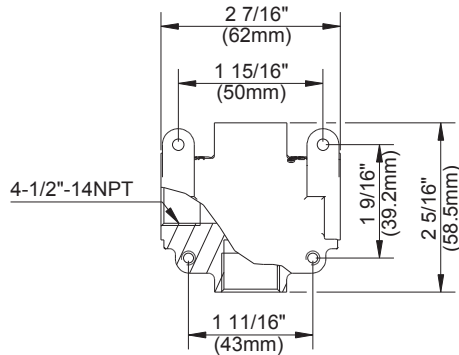

SINGLE HANDLE

TUB & SHOWER

Features:

- Acrylic handle
- Washerless cartridge
- Max Flow Rate: 1.75 gpm (6.6 L/min) at 80 psi
- One setting 3" plastic showerhead
- Non-pressure balanced valve

Traditional Collection

10048
Chrome Finish

Traditional Collection

10048
Chrome Finish

1	Acrylic Handle Assembly	A662002
2	Screw Set (3/16" -24 * 2-15/16" L)	A668209
3	Escutcheon Assembly	A66F074
4	Handle Adaptor	A663024
5	Adjusting Ring	A104001
6	Trim Ring	A103000
7	Sleeve	A217000
8	Ball Valve Assembly	A66D641N
9	Seat & Spring Set	A663002
10	Shower Arm Flange	A019001-S
11	Shower Arm	A020002-S
12	Shower Head 1.75gpm	S1213300
13	Spout W/Diverter(Threaded)	A100012
14	Adjusting Ring Wrench	A031001NI