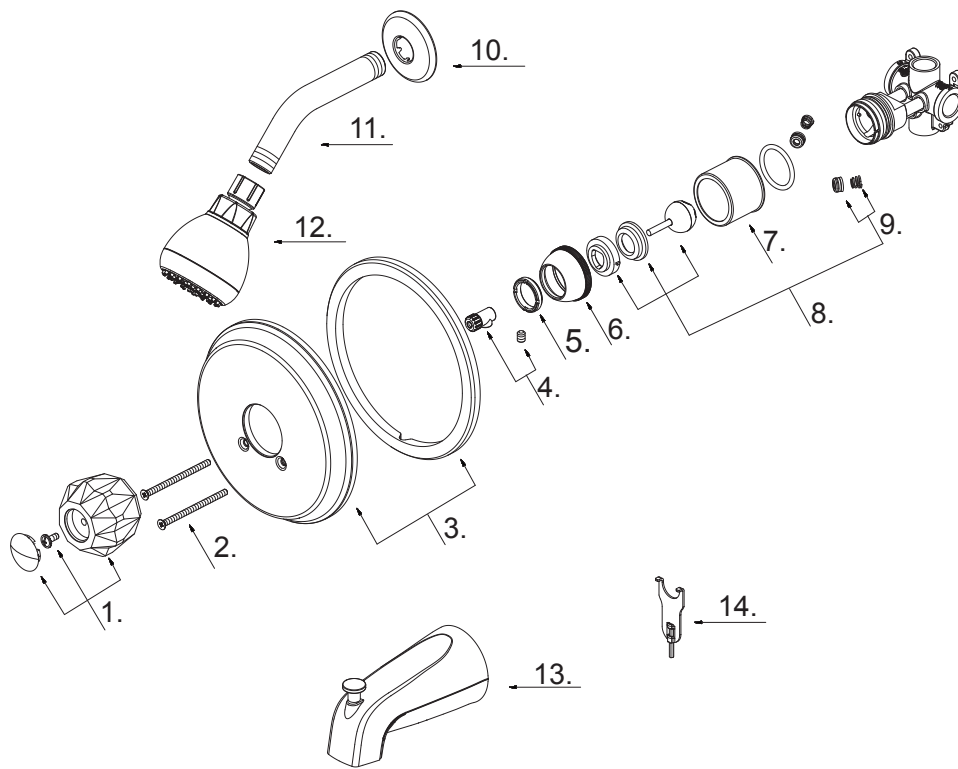

SINGLE HANDLE

TUB & SHOWER

Features:

- Acrylic handle
- Washerless cartridge
- Max Flow Rate: 1.75 gpm (6.6 L/min) at 80 psi
- One setting 3" plastic showerhead
- Non-pressure balanced valve

Traditional Collection

10048
Chrome Finish

Traditional Collection

10048
Chrome Finish

1	Acrylic Handle Assembly	A662002
2	Screw Set (3/16" -24 * 2-15/16" L)	A668209
3	Escutcheon Assembly	A66F074
4	Handle Adaptor	A663024
5	Adjusting Ring	A104001
6	Trim Ring	A103000
7	Sleeve	A217000
8	Ball Valve Assembly	A66D641N
9	Seat & Spring Set	A663002
10	Shower Arm Flange	A019001-S
11	Shower Arm	A020002-S
12	Shower Head 1.75gpm	S1213300
13	Spout W/Diverter(Threaded)	A100012
14	Adjusting Ring Wrench	A031001NI