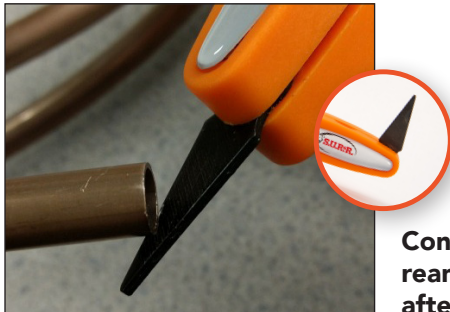

TC40

Ratchet-Action Tubing Cutter

**NEW
ITEM!**

**Innovative, Compact Design,
Great For Brake, Fuel, A/C,
Transmission & More!**

- Easily cuts 1/8" – 1/2" tubing
- Spring-loaded automatic cutter
- Ratcheting action handle
- Replacement blades available (PN# TC40B)

**Tighten Once and Spring-Loaded
Cutter Does the Rest**

**Spring-loaded auto-
matic cutter: Snug
down onto tubing,
then turn knob 360°.**

**Ratcheting action
handle perfect for
hard-to-reach spaces.**

**Convenient fold-out
reamer deburrs tubes
after cutting.**