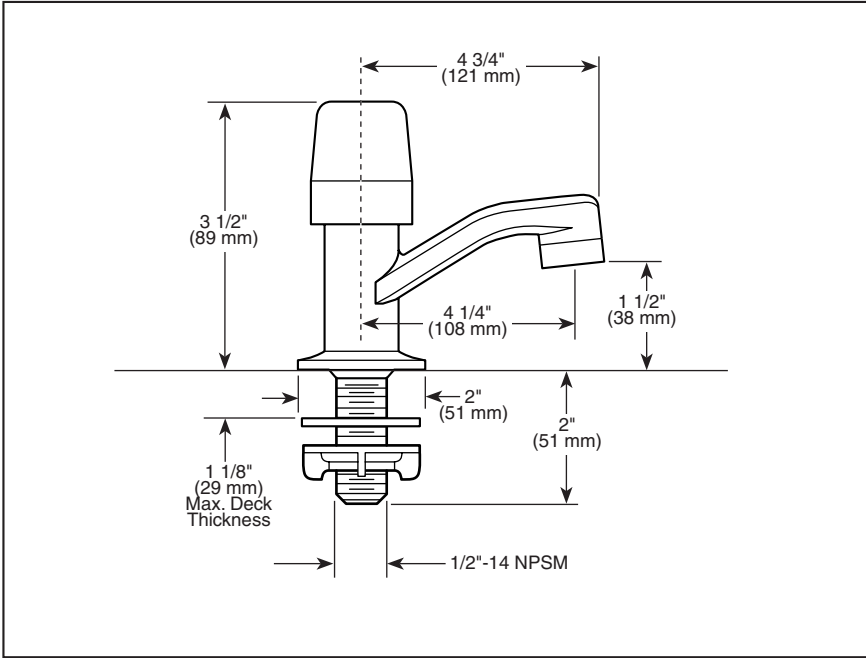

701LF-HDF

Submitted Model No.: _____

Specific Features: _____

LAVATORY FAUCETS

- Single Handle
- Slow Self-Closing
- Deck Mount Basin Faucet
- Single Hole Sink Applications

STANDARD SPECIFICATIONS:

- Single handle, slow self-closing faucet. For single hole deck mount applications.
- Solid brass fabricated body.
- Metering, vandal resistant, slow-close push handle.
- 4 1/4" (108 mm) rigid spout.
- .5 gpm (1.9 L/min) vandal resistant spray outlet. Total flow per actuation must not exceed .25 gal./cycle (1.0 L/cycle)
- All operating parts must be replaceable from above the deck.
- 1/2"-14 NPSM threaded male inlet shank.

COMPLIES WITH:

- ASME A112.18.1 / CSA B125.1
- Verified compliant with .25% weighted average Pb content regulations.

Delta reserves the right (1) to make changes in specifications and materials, and (2) to change or discontinue models, both without notice or obligation. Dimensions are for reference only. See current full-line price book or www.specselect.com for finish options and product availability.