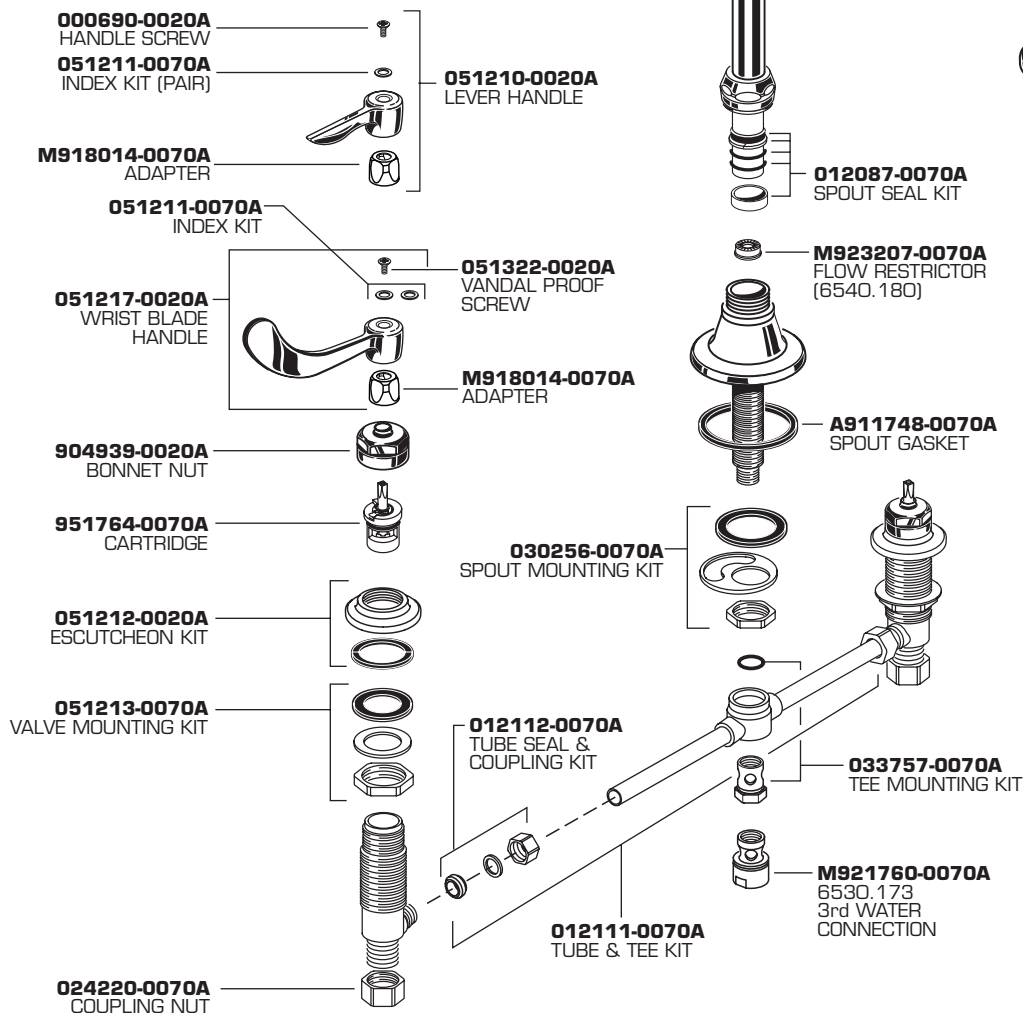

MODEL NUMBERS

6530.173
6540.180
6545.Series

Appropriate finish code

CHROME 002

HOT LINE FOR HELP

For toll-free information and answers to your questions, call:
1-800-442-1902
Weekdays 8:00 a.m. to 6:00 p.m. EST
IN CANADA 1-800-367-0369 (TORONTO 1-905-306-1093)
Weekdays 8:00 a.m. to 7:00 p.m. EST
IN MEXICO 01-800-839-1200