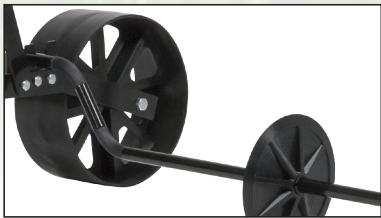

CHAPIN®

GARDEN SEEDER

8701B | GARDEN SEEDER

See manual for warranty details

6 Interchangeable Seed Plates
For use with up to 20 types of seeds

Row Marker
For row width flexibility

Cushioned Handle Grips
For comfort

Powder Coated Steel Frame
Long-lasting durable finish

Kickstand
To stabilize when not in use

SKU	Description	UPC (0-23883)	Pack Qty	Carton Dimensions	Carton ft ³	Pallet Size in	Pallet ft ³	Pallet Qty
8701B	Garden Seeder	08701-2	1	31.25 x 8.75 x 15.5	2.45	48 x 40	126	20