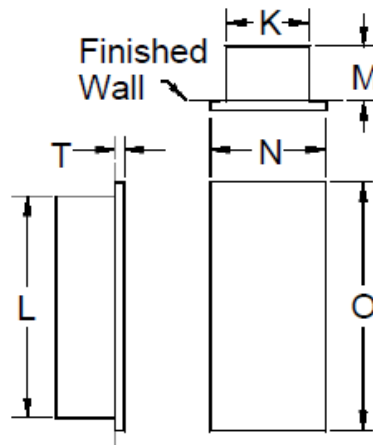

MODEL DIMENSIONS

Model No.				Wall Mounting	Inside Box Dimensions			Overall Frame		Wall Opening Required			Trim	For Use With These Extinguishers	ADA	
Steel	Aluminum	Stainless Steel	Brass		K	L	M	N	O	W I D T H	H E I G H T	D E P T H				T
7210	7230	7250	7270	Recessed	9	18	5-3/4	11-3/4	20-3/4	10	19	6	5/8	3002, 3005, 3005-3, 3302, 3305, 3305-3	Yes	
7220	7240	7260	7280	Recessed	9	24	5-3/4	11-3/4	26-3/4	10	25	6	5/8	3302, 3305, 3305-3, 3306, 3010, 3302, 3305, 3305-3, 3306, 3310, 3405	Yes	
7225	7245	7265	7285	Recessed	12	27	8	14-3/4	29-3/4	13	28	8-1/4	5/8	3002, 3305, 3305-3, 3062, 3010, 3020, 3202, 3302, 3305, 3305-3, 3306, 3310, 3320, 3405, 3410	Yes	

ALL DIMENSIONS ARE IN INCHES UNLESS OTHERWISE NOTED

RECESSED

Call Potter Roemer - Fire Pro for current listings and approvals. Dimensions are subject to manufacturer's tolerance and may change without notice. Potter Roemer - Fire Pro assumes no responsibility for use of void or superceded data. © Copyright Potter Roemer - Fire Pro, Member of Morris Group International™ Please visit potterroemer.com for most current specifications. 7200 SERIES Date: 09/18/18	MEMBERSHIP	POTTER ROEMER/FIRE PRO Headquarters: P.O. Box 3527 City of Industry, CA 91744 U.S.A. Los Angeles Area 800-366-3473 626-855-4890 Also in: New York (800) 526-4592 Chicago (800) 547-3473 Atlanta (800) 762-0542 Miami (866) 961-3473 Dallas (866) 644-3473 www.potterroemer.com