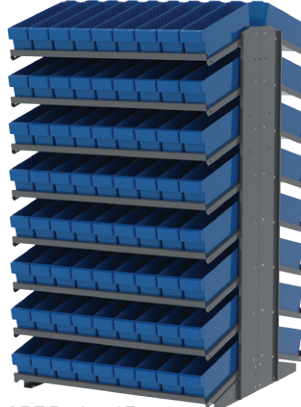

AkroDrawer Bins

APRD18148B