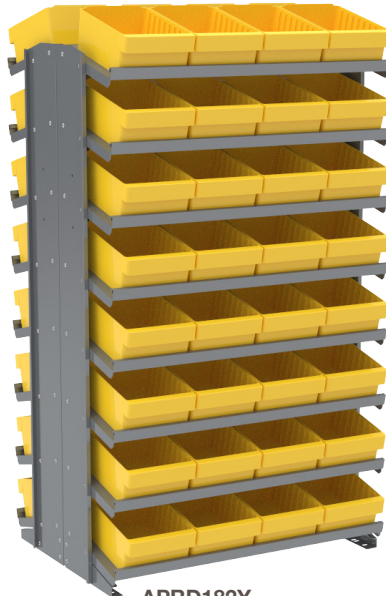

12" and 18" Pick Racks & Systems

16-gauge steel high-density parts storage

- Angled shelves keep parts at the front of the bin for easy access
- Available in Single- or Double-Sided units or as a Bench Rack in 12" or 18" depths

UP TO
1800
LBS.

APRD182Y

COLOR
Gray

12" Deep Pick Rack 12" D x 36 3/4" W x 60 1/4" H				Shelf Dimensions (in.)		
Model No.	Description	Wt. Capacity (Lbs.)	Caster	D	L	H
APRS	Single-Sided Pick Rack (no bins)	400	–	12-1/8	35-5/8	6-7/16
APRD	Double-Sided Pick Rack (no bins)	800	–	12-1/8	35-5/8	6-7/16
APRDMOBILE	Mobile Kit (Handle & Dolly) for Double-Sided Pick Rack	500	4" x 1 1/2" Polyolefin	–	–	–

18" Deep Pick Rack 18" D x 36 3/4" W x 60 1/4" H				Shelf Dimensions (in.)		
Model No.	Description	Wt. Capacity (Lbs.)	Caster	D	L	H
APRS18	Single-Sided Pick Rack (no bins)	900*	–	18-1/8	35-5/8	6-7/16
APRD18	Double-Sided Pick Rack (no bins)	1800**	–	18-1/8	35-5/8	6-7/16
APRD18MOBILE	Mobile Kit (Handle & Dolly) for Double-Sided Pick Rack	1800	5" x 2" Phenolic	–	–	–

Bench Rack 12" D x 36 3/4" W x 25" H	
Model No.	Description
APRBENCH	Bench Pick Rack, No Bins

18" Pick Racks have 50% more storage capacity than the 12" deep rack.

Bench Rack sits perfectly on a work table, keeping supplies nearby.

Mobile unit available for both sizes of the Double-Sided Pick Rack.