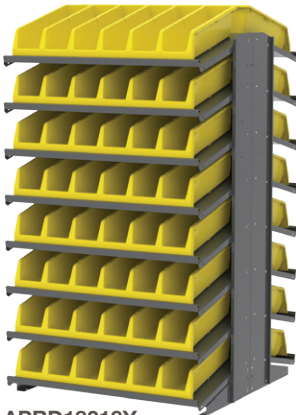

System Bins

APRD18318Y

18" Deep Single-Sided Pick Rack			Bin Dimensions (In.)				
Model No.	Description	Bin Model No.	L	W	H	Bin Qty.	Colors
APRS18128	Rack with Shelf Bins	30128	17-7/8	4-1/8	4	72‡	B,R,Y,G,W,SC
APRS18138	Rack with Shelf Bins	30138	17-7/8	6-5/8	4	48‡	B,R,Y,G,W,SC
APRS18158	Rack with Shelf Bins	30158	17-7/8	8-3/8	4	36‡	B,R,Y,G,W,SC
APRS18178	Rack with Shelf Bins	30178	17-7/8	11-1/8	4	24	B,R,Y,G,W,SC
APRS18048	Rack with ShelfMax	30048	17-7/8	4-1/8	6	64	B,R,Y,SC
APRS18088	Rack with ShelfMax	30088	17-7/8	8-3/8	6	32	B,R,Y,SC
APRS18098	Rack with ShelfMax	30098	17-7/8	6-5/8	6	40	B,R,Y,SC
APRS18018	Rack with ShelfMax	30018	17-7/8	11-1/8	6	24	B,R,Y,SC
APRS18AST00	Rack with ShelfMax	30048 / 30098	See above			32/20	B,R,Y,SC
APRS1836448	Rack with Indicator Bins	36448BLUE	17-7/8	4-1/8	4	72‡	B
APRS1836468	Rack with Indicator Bins	36468BLUE	17-7/8	6-5/8	4	48‡	B
APRS18148	Rack with AkroDrawers	31148	17-5/8	3-3/4	4-5/8	72	B,R,Y,GRY,CRY
APRS18168	Rack with AkroDrawers	31168	17-5/8	5-9/16	4-5/8	48	B,R,Y,GRY,CRY
APRS18188	Rack with AkroDrawers	31188	17-5/8	8-3/8	4-5/8	32	B,R,Y,GRY,CRY
APRS18118	Rack with AkroDrawers	31118	17-5/8	11-1/8	4-5/8	24	B,R,Y,GRY,CRY
APRS18318	Rack with System Bins	30318	18	33	5	8‡	B,R,Y

18" Deep Double-Sided Pick Rack			Bin Dimensions (In.)				
Model No.	Description	Bin Model No.	L	W	H	Bin Qty.	Colors
APRD18128	Rack with Shelf Bins	30128	17-7/8	4-1/8	4	132‡	B,R,Y,G,W,SC
APRD18138	Rack with Shelf Bins	30138	17-7/8	6-5/8	4	84‡	B,R,Y,G,W,SC
APRD18158	Rack with Shelf Bins	30158	17-7/8	8-3/8	4	72‡	B,R,Y,G,W,SC
APRD18178	Rack with Shelf Bins	30178	17-7/8	11-1/8	4	48	B,R,Y,G,W,SC
APRD18048	Rack with ShelfMax	30048	17-7/8	4-1/8	6	128	B,R,Y,SC
APRD18088	Rack with ShelfMax	30088	17-7/8	8-3/8	6	64	B,R,Y,SC
APRD18098	Rack with ShelfMax	30098	17-7/8	6-5/8	6	80	B,R,Y,SC
APRD18018	Rack with ShelfMax	30018	17-7/8	11-1/8	6	48	B,R,Y,SC
APRD18AST00	Rack with ShelfMax	30048 / 30098	See above			64/40	B,R,Y,SC
APRD1836448	Rack with Indicator Bins	36448BLUE	17-7/8	4-1/8	4	132‡	B
APRD1836468	Rack with Indicator Bins	36468BLUE	17-7/8	6-5/8	4	84‡	B
APRD18148	Rack with AkroDrawers	31148	17-5/8	3-3/4	4-5/8	144	B,R,Y,GRY,CRY
APRD18168	Rack with AkroDrawers	31168	17-5/8	5-9/16	4-5/8	96	B,R,Y,GRY,CRY
APRD18188	Rack with AkroDrawers	31188	17-5/8	8-3/8	4-5/8	64	B,R,Y,GRY,CRY
APRD18118	Rack with AkroDrawers	31118	17-5/8	11-1/8	4-5/8	48	B,R,Y,GRY,CRY
APRD18318	Rack with System Bins	30318	18	33	5	16‡	B,R,Y

akro-mils.com

1293 South Main Street, Akron, Ohio 44301 • Tel: 800.253.2467 • Fax: 330.761.6348 • sales@akro-mils.com
In Canada: Ak-West, Inc. • Tel: 877.979.8940 • Fax: 403.225.1696 • sales@ak-westinc.com • ak-westinc.com