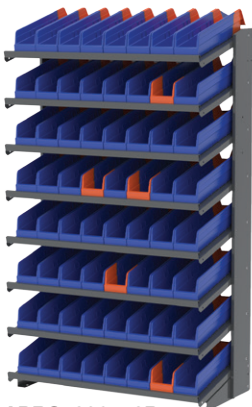

Indicator Bins

APRS1836448B