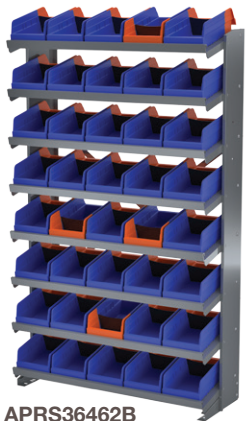

Indicator Bins

APRS36462B