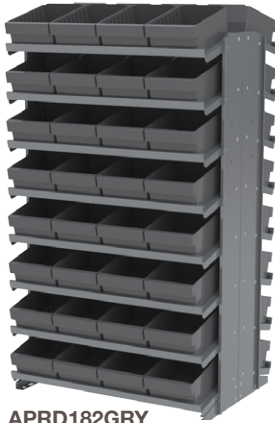

AkroDrawer Bins

APRD182GRY