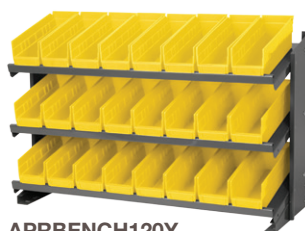

Shelf Bins

APRBENCH120Y

12" Deep Single-Sided Pick Rack			Bin Dimensions (In.)				
Model No.	Description	Bin Model No.	L	W	H	Bin Qty.	Colors
APRS110	Rack with Shelf Bins	30110	11-5/8	2-3/4	4	96	B,R,Y,G,W,SC
APRS120	Rack with Shelf Bins	30120	11-5/8	4-1/8	4	64†	B,R,Y,G,W,SC
APRS130	Rack with Shelf Bins	30130	11-5/8	6-5/8	4	40†	B,R,Y,G,W,SC
APRS150	Rack with Shelf Bins	30150	11-5/8	8-3/8	4	32†	B,R,Y,G,W,SC
APRS170	Rack with Shelf Bins	30170	11-5/8	11-1/8	4	24	B,R,Y,G,W,SC
APRS040	Rack with ShelfMax	30040	11-5/8	4-1/8	6	64	B,R,Y,SC
APRS080	Rack with ShelfMax	30080	11-5/8	8-3/8	6	32	B,R,Y,SC
APRS090	Rack with ShelfMax	30090	11-5/8	6-5/8	6	40	B,R,Y,SC
APRS010	Rack with ShelfMax	30010	11-5/8	11-1/8	6	24	B,R,Y,SC
APRSAST00	Rack with ShelfMax	30040 / 30090	See above			32 / 20	B,R,Y,SC
APRS36442B	Rack with Indicator Bins	36442BLUE	11-5/8	4-1/4	4	64†	B
APRS36462B	Rack with Indicator Bins	36462BLUE	11-5/8	6-3/4	4	40†	B
APRS112	Rack with AkroDrawers	31112	11-5/8	11-1/8	4-5/8	24	B,R,Y,GRY,CRY
APRS142	Rack with AkroDrawers	31142	11-5/8	3-3/4	4-5/8	72	B,R,Y,GRY,CRY
APRS162	Rack with AkroDrawers	31162	11-5/8	5-9/16	4-5/8	48	B,R,Y,GRY,CRY
APRS182	Rack with AkroDrawers	31182	11-5/8	8-3/8	4-5/8	32	B,R,Y,GRY,CRY
APRSAST	Rack with AkroDrawers	31142, 31162, 31182	See Above			18 / 24 / 8	B,R,Y,GRY,CRY
APRS312	Rack with System Bins	30312	12	33	5	8†	B,R,Y

12" Deep Double-Sided Pick Rack			Bin Dimensions (In.)				
Model No.	Description	Bin Model No.	L	W	H	Bin Qty.	Colors
APRD110	Rack with Shelf Bins	30110	11-5/8	2-3/4	4	192	B,R,Y,G,W,SC
APRD120	Rack with Shelf Bins	30120	11-5/8	4-1/8	4	128†	B,R,Y,G,W,SC
APRD130	Rack with Shelf Bins	30130	11-5/8	6-5/8	4	80†	B,R,Y,G,W,SC
APRD150	Rack with Shelf Bins	30150	11-5/8	8-3/8	4	64†	B,R,Y,G,W,SC
APRD170	Rack with Shelf Bins	30170	11-5/8	11-1/8	4	48	B,R,Y,G,W,SC
APRD040	Rack with ShelfMax	30040	11-5/8	4-1/8	6	128	B,R,Y,SC
APRD080	Rack with ShelfMax	30080	11-5/8	8-3/8	6	64	B,R,Y,SC
APRD090	Rack with ShelfMax	30090	11-5/8	6-5/8	6	80	B,R,Y,SC
APRD010	Rack with ShelfMax	30010	11-5/8	11-1/8	6	48	B,R,Y,SC
APRDAST00	Rack with ShelfMax	30040 / 30090	See above			64 / 40	B,R,Y,SC
APRD36442B	Rack with Indicator Bins	36442BLUE	11-5/8	4-1/4	4	128†	B
APRD36462B	Rack with Indicator Bins	36462BLUE	11-5/8	6-3/4	4	80†	B
APRD112	Rack with AkroDrawers	31112	11-5/8	11-1/8	4-5/8	48	B,R,Y,GRY,CRY
APRD142	Rack with AkroDrawers	31142	11-5/8	3-3/4	4-5/8	144	B,R,Y,GRY,CRY
APRD162	Rack with AkroDrawers	31162	11-5/8	5-9/16	4-5/8	96	B,R,Y,GRY,CRY
APRD182	Rack with AkroDrawers	31182	11-5/8	8-3/8	4-5/8	64	B,R,Y,GRY,CRY
APRDAST	Rack with AkroDrawers	31142, 31162, 31182	See Above			36 / 48 / 16	B,R,Y,GRY,CRY
APRD312	Rack with System Bins	30312	12	33	5	16†	B,R,Y