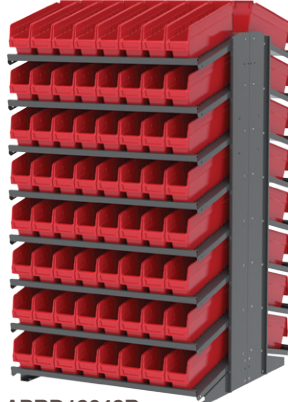

ShelfMax Bins

APRD18048R