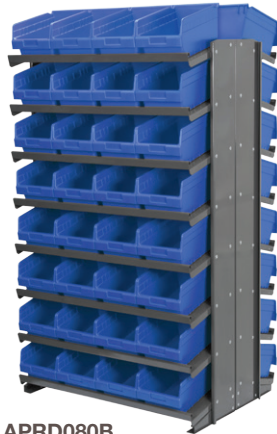

ShelfMax Bins

APRD080B