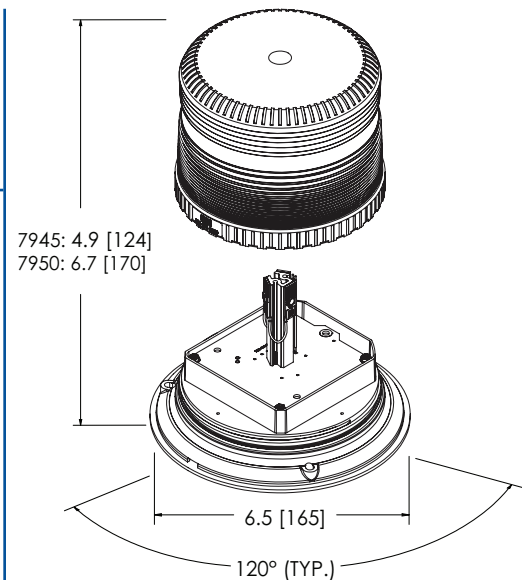

BEACONS

7945 SERIES Pulse[®] SAE Class II or III LED

The 7945 Series beacon combines all the major benefits of the latest LED technology with a traditional, strobe style housing at a price point comparable to a strobe. Available in either 5" or 7" height profiles the 7945 is suitable for a wide range of applications where an SAE Class II light is required. The 7945 features 12-48VDC operation and 11 flash patterns to produce an attention getting warning signal.

Models

PART NO.	MOUNT	LENS COLOR OPTIONS	LED COLOR
7945X	3 Bolt / 1" Pipe	<input type="checkbox"/> <input type="checkbox"/> <input type="checkbox"/> <input type="checkbox"/> <input type="checkbox"/>	<input type="checkbox"/>
7950X	3 Bolt / 1" Pipe	<input type="checkbox"/> <input type="checkbox"/> <input type="checkbox"/> <input type="checkbox"/> <input type="checkbox"/>	<input type="checkbox"/>
7945X-VM	Vacuum-Magnet	<input type="checkbox"/> <input type="checkbox"/> <input type="checkbox"/> <input type="checkbox"/> <input type="checkbox"/>	<input type="checkbox"/>
7950X-VM	Vacuum-Magnet	<input type="checkbox"/> <input type="checkbox"/> <input type="checkbox"/> <input type="checkbox"/> <input type="checkbox"/>	<input type="checkbox"/>
7945X-HBT	Semi-Permanent HBT	<input type="checkbox"/> <input type="checkbox"/> <input type="checkbox"/> <input type="checkbox"/> <input type="checkbox"/>	<input type="checkbox"/>
7950X-HBT	Semi-Permanent HBT	<input type="checkbox"/> <input type="checkbox"/> <input type="checkbox"/> <input type="checkbox"/> <input type="checkbox"/>	<input type="checkbox"/>

Replace "X" in part number with desired color: A = amber, B = blue, C = clear, G = green, R = red

Features and Benefits

- 12-48 VDC, 1.3 Amps
- Choose profile height 5" (7945) or 7" (7950)
- 11 flash patterns
- Reinforced polypropylene base, polycarbonate lens
- Switched cigarette plug adapter (vacuum-magnet models)
- Rechargeable battery powered model available in amber
- Temperature Range: -22°F to +122°F (-30°C to +50°C)