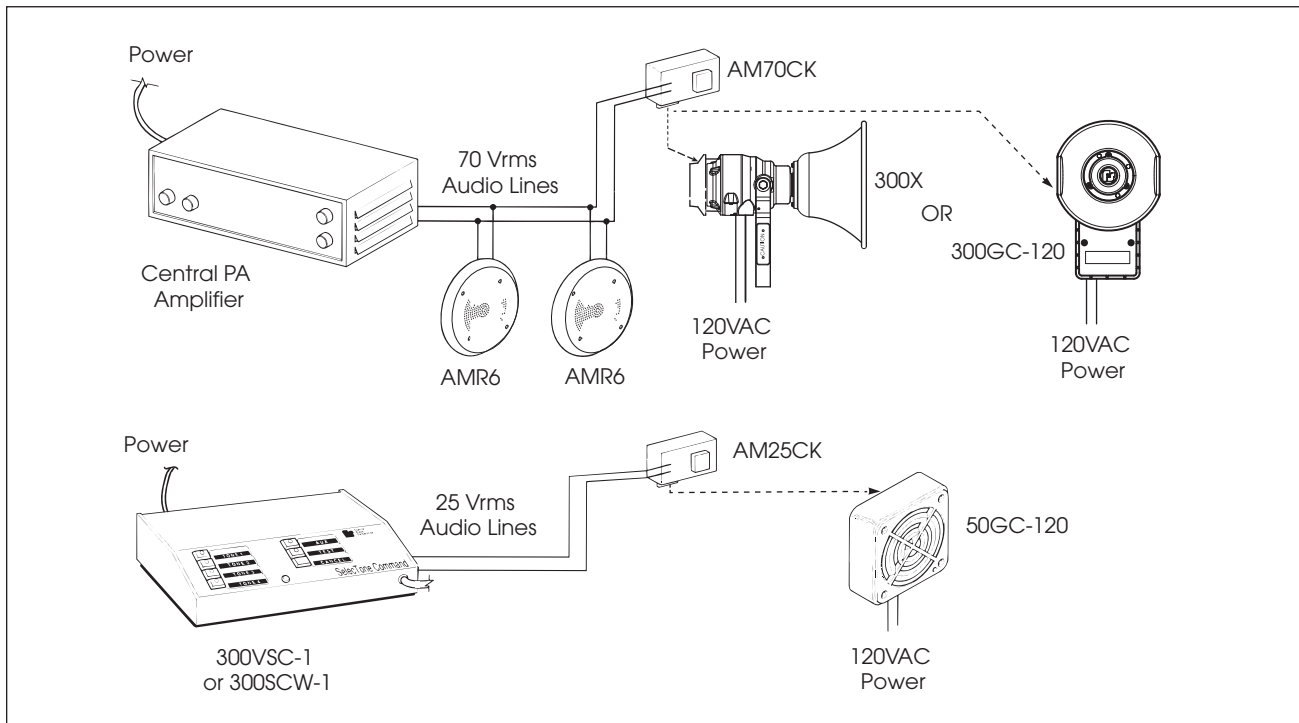

Selectone® Connector Kits (AM25CK, AM70CK, 300CK, T-300CK, E-300CK)

HOW TO ORDER

	Model Number	Audio Input	Audio Output
	AM25CK	25 Vrms	1 Vrms
	AM70CK	70 Vrms	1 Vrms
	300CK	10 Vrms	1 Vrms
	T-300CK	2.7 Vrms	1 Vrms
	E-300CK	1 Vrms	1 Vrms