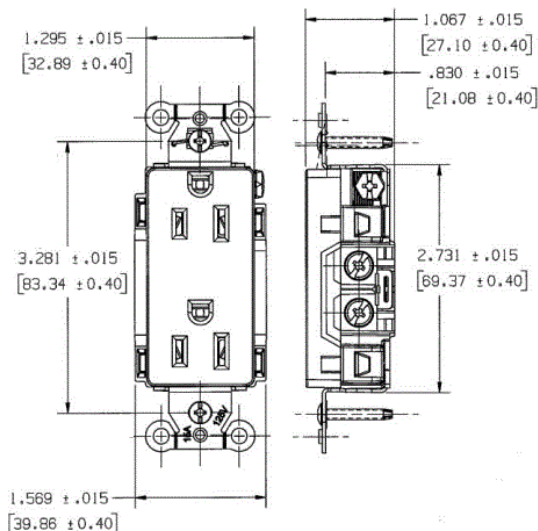

Straight Blade Devices

15A, 125V, 2 Pole, 3 Wire Grounding

Commercial Specification Grade Style Line® Decorator Duplex Receptacles

HUBBELL

Features

- Aesthetic Style Line® decorator design
- Smooth face
- Triple wipe contacts

Ordering Information

Description	Device Color	UPC Number	Catalog Number
Smooth face, Style Line® decorator, back and side wired	Brown	783585127781	DR15

Listings

UL Listed to UL498 File No. E2186
Certified to CSA, C22.2, No. 42
NEMA® WD-6 Compliant

Specifications

Face	Nylon
Base	Nylon
Power Contacts	.030 in. (.8) Brass
Ground Contacts	Brass
Wire Clamp	.062 in. (1.6) Nickel plated steel
Terminal Screws	Plated steel
Mounting Strap	.040 in. (1) Galvanized steel
Automatic Self-grounding Staple	Stainless steel
Mounting Screws	Galvanized Steel

Performance

Electrical	
Current Interrupting	Certified for current interrupting at full rated current
Dielectric Voltage	Withstands 2,000V minimum
Mechanical	
Product Identification	Ratings are a permanent part of the device
Terminal Accommodation	#14-#10 AWG copper stranded or solid conductor only
Terminal Identification	Terminals identified in accordance with UL 498 and CSA
Environmental	
Flammability	UL 94 V-2
Operating Temperatures	Maximum continuous 75°C; minimum -40°C (w/o impact)

15A 125V AC
NEMA 5-15R
UL CSA
0.5 HP

Complementary Products

Wallplate or Weatherproof Cover

StyleLine® Decorator Opening

Online Resources

Customer Sales Drawings
eCatalog
Installation Instructions

Dimensions in Inches (mm)

Hubbell Wiring Device-Kellems • Hubbell Incorporated (Delaware) • 40 Waterview Drive • Shelton, CT 06484

Phone (800) 288-6000 • Fax (800) 255-1031 • Specifications subject to change without notice.