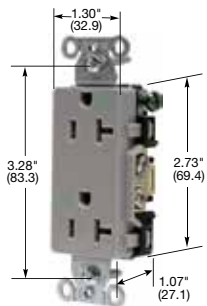

DR20GRYWRTR