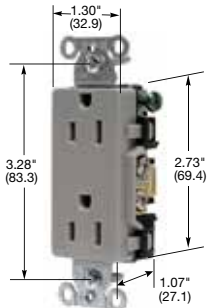

15 and 20 Ampere, 125 Volts

15A 125V
NEMA 5-15R
UL CSA
0.5 HP

20A 125V
NEMA 5-20R
UL CSA
1 HP

DR15GRY