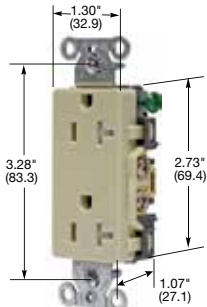

15 and 20 Ampere, 125 Volts

15A 125V
NEMA 5-15R
UL CSA
0.5 HP

20A 125V
NEMA 5-20R
UL CSA
1 HP

DR20ITR

Dimensions in Inches (mm)

Commercial Specification Grade Receptacles

Style Line® Decorator