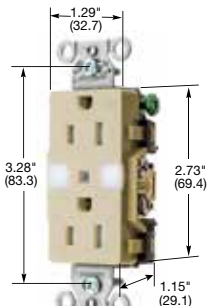

DR15NLIV

Dimensions in Inches (mm)

Commercial Specification Grade Receptacles

Style Line® Decorator

	Color	Catalog Number		
Smooth polycarbonate face, Style Line® decorator duplex, back and side wired.	Black	DR15BLK	DR20BLK	
	Brown	DR15	DR20	
	Gray	DR15GRY	DR20GRY	
	Green	DR15GN	DR20GN	
	Ivory	DR15I	DR20I	
	Light Almond	DR15LA	DR20LA	
	Red	DR15R	DR20R	
	White	DR15WHI	DR20WHI	
Tamper-Resistant, Style Line® decorator duplex, smooth polycarbonate face, back and side wired.	Black	DR15BLKTR	DR20BLKTR	
	Brown	DR15TR	DR20TR	
	Gray	DR15GRYTR	DR20GRYTR	
	Green	DR15GNTR	DR20GNTR	
	Ivory	DR15ITR	DR20ITR	
	Light Almond	DR15LATR	DR20LATR	
	White	DR15WHITR	DR20WHITR	
Weather and Tamper-Resistant, Style Line® decorator duplex, smooth polycarbonate face, back and side wired.	Black	DR15BLKWRTR	DR20BLKWRTR	
	Brown	DR15WRTR	DR20WRTR	
	Gray	DR15GRYWRTR	DR20GRYWRTR	
	Ivory	DR15IWRTR	DR20IWRTR	
	Light Almond	DR15LAWRTR	DR20LAWRTR	
	White	DR15WHIWRTR	DR20WHIWRTR	
Pre-wired receptacles, Style Line® decorator duplex, smooth polycarbonate face, back and side wired, self-grounding, 8" solid wire leads.	Black	DR15BLKP1	DR20BLKP1	
	Brown	DR15P1	DR20P1	
	Gray	DR15GRYP1	DR20GRYP1	
	Ivory	DR15IP1	DR20IP1	
	Light Almond	DR15LAP1	DR20LAP1	
	White	DR15WHIP1	DR20WHIP1	
Pre-wired receptacles, Style Line® decorator duplex, smooth polycarbonate face, back and side wired, self-grounding, 8" stranded wire leads.	Black	DR15BLKP2	DR20BLKP2	
	Brown	DR15P2	DR20P2	
	Gray	DR15GRYP2	DR20GRYP2	
	Ivory	DR15IP2	DR20IP2	
	Light Almond	DR15LAP2	DR20LAP2	
	White	DR15WHIP2	DR20WHIP2	
Pre-wired receptacles, Tamper-Resistant, Style Line® decorator duplex, smooth polycarbonate face, back and side wired, self-grounding, 8" solid wire leads.	Black	DR15BLKTRP1	DR20BLKTRP1	
	Brown	DR15TRP1	DR20TRP1	
	Gray	DR15GRYTRP1	DR20GRYTRP1	
	Ivory	DR15ITRP1	DR20ITRP1	
	Light Almond	DR15LATRP1	DR20LATRP1	
	White	DR15WHITRP1	DR20WHITRP1	
Pre-wired receptacles, Tamper-Resistant, Style Line® decorator duplex, smooth polycarbonate face, back and side wired, self-grounding, 8" stranded wire leads.	Black	DR15BLKTRP2	DR20BLKTRP2	
	Brown	DR15TRP2	DR20TRP2	
	Gray	DR15GRYTRP2	DR20GRYTRP2	
	Ivory	DR15ITRP2	DR20ITRP2	
	Light Almond	DR15LATRP2	DR20LATRP2	
	White	DR15WHITRP2	DR20WHITRP2	
Nightlight receptacle, two nightlight sources for a total of 0.5 Lumens, Tamper-Resistant shutters complies with NEC article 406.12, back and side wired	Ivory	DR15NLIV	-	
	Light Almond	DR15NLLA	-	
	White	DR15NLWH	-	

Note: See page A-47 for accessories.

See page Tech-10 for Tamper and Weather Resistant descriptions.

See section O for wallplates.