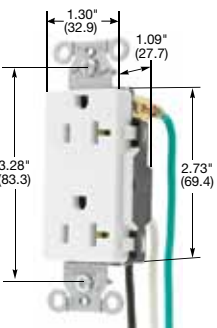

15 and 20 Ampere, 125 Volts

15A 125V
NEMA 5-15R
UL CSA
0.5 HP

20A 125V
NEMA 5-20R
UL CSA
1 HP

DR20WHIP2

Dimensions in Inches (mm)

Commercial Specification Grade Receptacles

Style Line® Decorator