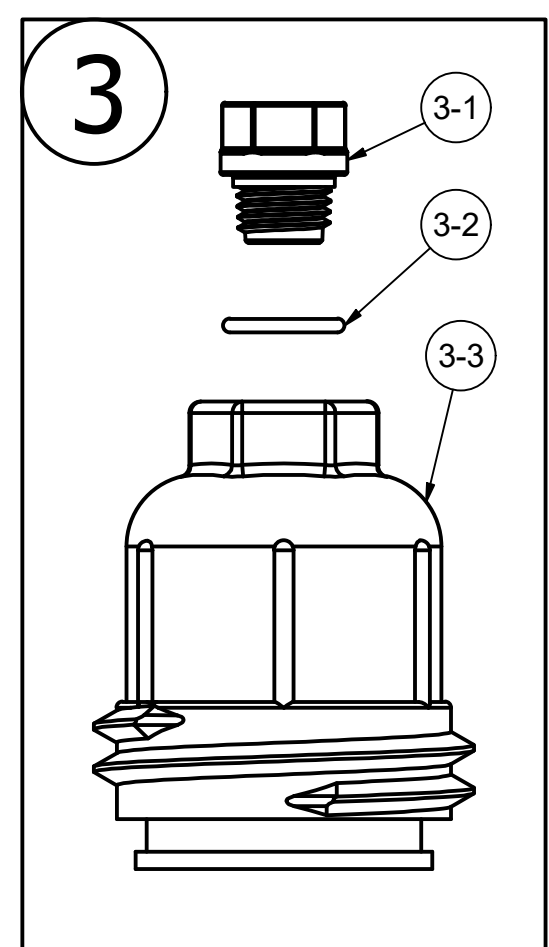

PARTS LIST			
ITEM	QTY	PART NUMBER	DESCRIPTION
1	1	CE050D	CE DECAL
2	1	LS075-B	3/4" LINE STRAINER BODY
3	1	LS075-C1	3/4" LINE STRAINER CAP
3-1	1	12723	1/4" PIPE PLUG
3-2	1	12724	AS568A -014 O-RING, EPDM, BLACK
3-3	1	LS075XC1	1/2" & 3/4" LINE STRAINER CAP
4	1	LS075-G	AS568A -221 O-RING, EPDM, BLACK
5	1	LS780	3/4" LS SCREEN - 80 MESH
6	1	LST1225D	225 PSI DECAL

BANJO CORPORATION
 150 BANJO DRIVE, CRAWFORDSVILLE, IN 47933
 WEB SITE: WWW.BANJOCORP.COM
 E-MAIL: BANJOSALES@IDEXCORP.COM

DESCRIPTION
3/4" LINE STR 80 MESH

PART NUMBER
LS075-80