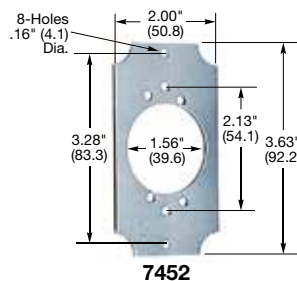

Note: <sup>▲</sup>Will fit FS/FD boxes having wallplate mounting holes on 3.25 in. x 3.75 in. (82.6 x 95.3) centers.  
<sup>▽</sup>Will only fit old style porcelain face devices.  
<sup>\*</sup>The “CS” versions of 50A Twist-Lock<sup>®</sup> will only fit these wallplates.  
<sup>\*\*</sup>IP20 Suitability.

## Accessories

Description	Catalog Number
Sub-plate for mounting and weatherproofing flanged devices with mounting centers of 1.76", 1.94" or 2.13" such as HBL7556, HBL4716, etc. when used with a HBL7420 or HBL7425WOA type weatherproof covers.	<b>7452<sup>•</sup></b>
Adapter plate for mounting HBL7423WO, HBL7424WO, HBL7425WOA or HBL7420 covers to standard boxes.	<b>HBL7349<sup>•</sup></b>

Note: <sup>•</sup>Not UL Listed.

**HBL20405**

**HBL7349**

Dimensions in Inches (mm)