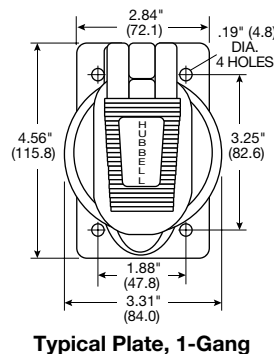

Note: <sup>▲</sup>Will fit FS/FD boxes having wallplate mounting holes on 3.25 in. x 3.75 in. (82.6 x 95.3) centers.  
<sup>▽</sup>Will only fit old style porcelain face devices.  
<sup>\*</sup>The “CS” versions of 50A Twist-Lock<sup>®</sup> will only fit these wallplates.  
<sup>\*\*</sup>IP20 Suitability.

## Accessories

Description	Catalog Number
Sub-plate for mounting and weatherproofing flanged devices with mounting centers of 1.76", 1.94" or 2.13" such as HBL7556, HBL4716, etc. when used with a HBL7420 or HBL7425WOA type weatherproof covers.	<b>7452<sup>•</sup></b>
Adapter plate for mounting HBL7423WO, HBL7424WO, HBL7425WOA or HBL7420 covers to standard boxes.	<b>HBL7349<sup>•</sup></b>

Note: <sup>•</sup>Not UL Listed.

**HBL20405**

**HBL7349**

Dimensions in Inches (mm)