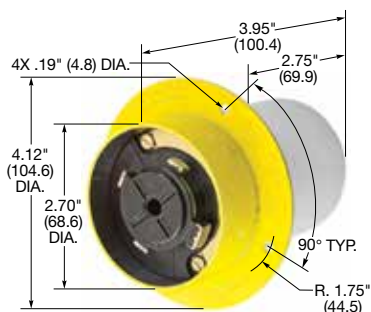

60 Amp, 600 Volts AC

HBL26419

HBL26519

HBL26422

HBL26522

IP30
SUITABILITY

Plugs

Description	Cord Dia.	Catalog Number	
Black phenolic interior with yellow thermoplastic sleeve over steel housing.	.920"-1.450" (23.36-36.83)	HBL26419	-
Black phenolic interior with blue thermoplastic sleeve and steel housing.	1.00"-1.50" (25.40-38.10)	-	HBL26519

IP30
SUITABILITY

Flanged Inlets

Description	Catalog Number	
Black phenolic interior with steel housing and flange.	HBL26422	-
Black phenolic interior with steel housing and flange with blue finish.	-	HBL26522

Dimensions in Inches (mm)