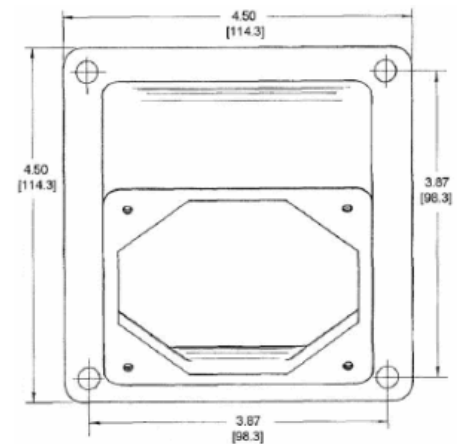

Hubbellock® Devices
60 Amp Hubbellock® Accessories
Adapter Plate

HUBBELL

Features

- Rugged cast aluminum construction provides maximum strength and abuse resistance in harsh environments

Ordering Information

Description	Device Color	UPC	Catalog Number
45° adapter plate	Metallic	783585017358	HBL26404

Listings

Listed to UL Standard
Certified to CSA Standard

Specifications

Plate	Aluminum
Screws	Stainless steel
Gasket	Neoprene

Performance

Environmental	
Moisture Resistance	IP44 Suitability

Accessories

Backbox	HBL26401
Single Receptacle	60A Hubbellock®

Resources

Customer Use Drawing
eCatalog

Dimensions in Inches (mm)

Hubbell Wiring Device-Kellems • Hubbell Incorporated (Delaware) • 40 Waterview Drive • Shelton, CT 06484

Phone (800) 288-6000 • Fax (800) 255-1031 • Specifications subject to change without notice.