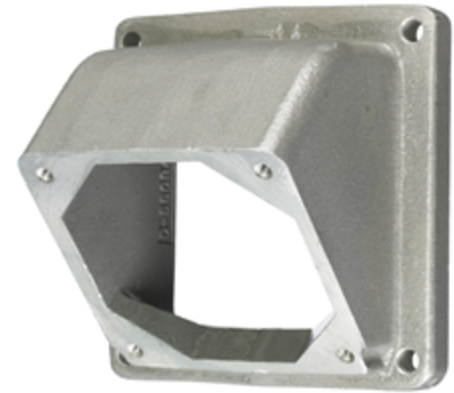

Hubbellock® Devices
60 Amp Hubbellock® Accessories
Adapter Plate

HUBBELL

Features

- Rugged cast aluminum construction provides maximum strength and abuse resistance in harsh environments

Ordering Information

Description	Device Color	UPC	Catalog Number
45° adapter plate	Metallic	783585017358	HBL26404

Listings

Listed to UL Standard
Certified to CSA Standard

Specifications

Plate	Aluminum
Screws	Stainless steel
Gasket	Neoprene

Performance

Environmental	
Moisture Resistance	IP44 Suitability

Accessories

Backbox	HBL26401
Single Receptacle	60A Hubbellock®

Resources

Customer Use Drawing
eCatalog

Dimensions in Inches (mm)

Hubbell Wiring Device-Kellems • Hubbell Incorporated (Delaware) • 40 Waterview Drive • Shelton, CT 06484

Phone (800) 288-6000 • Fax (800) 255-1031 • Specifications subject to change without notice.