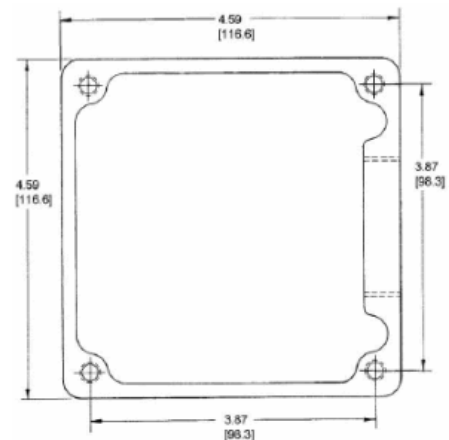

Description	Device Color	UPC	Catalog Number
Box, cast aluminum, only for 60A Hubbellok receptacles	Metallic	783585017259	HBL26401

Listings

Listed to UL Standard
Certified to CSA Standard

Specifications

Box	Aluminum
-----	----------

Performance

Environmental	
Moisture Resistance	IP44 Suitability

Accessories

Straight Adapter	HBL26402
Angled Adapter	HBL26404

Resources

Customer Use Drawing
eCatalog

Dimensions in Inches (mm)

Hubbell Wiring Device-Kellems • Hubbell Incorporated (Delaware) • 40 Waterview Drive • Shelton, CT 06484