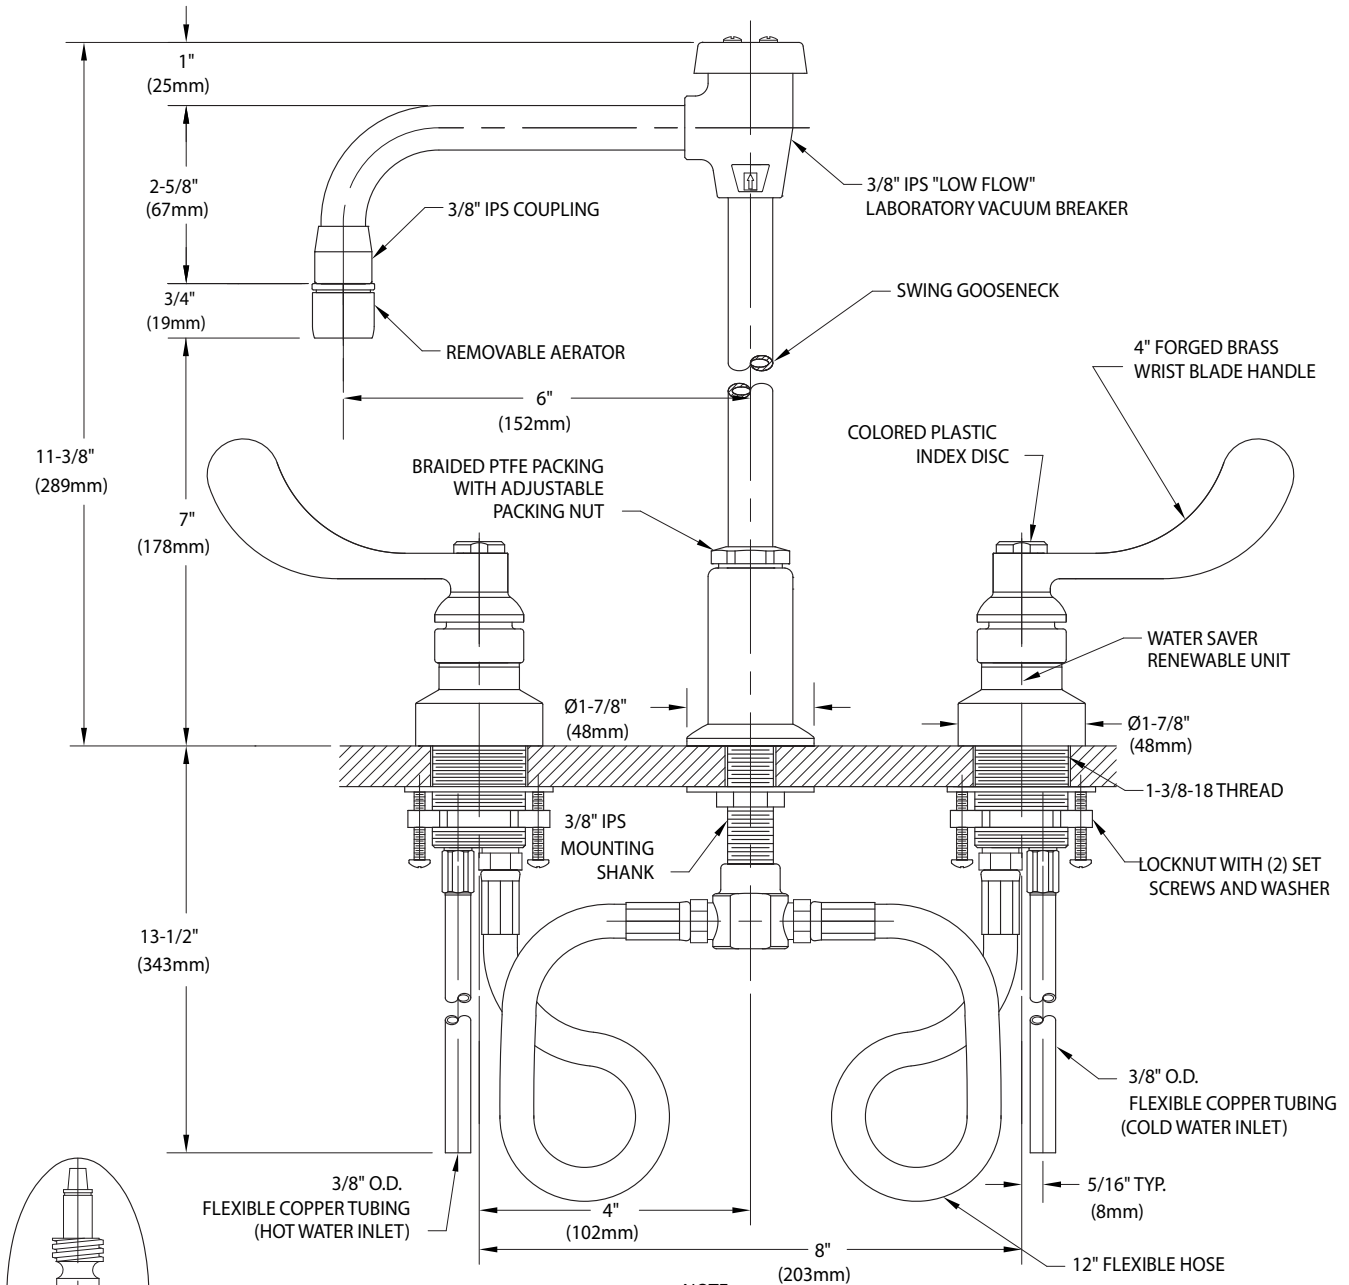

**L2222VB** Laboratory Mixing Faucet, Deck Mounted, 6" Swing Vacuum Breaker Gooseneck, Aerator, Wrist Blade Handles

- NOTE:**
1. FIXTURE IS CERTIFIED BY CSA INTERNATIONAL TO COMPLY WITH ASME A112.18.1M AND CSA B125.1.
  2. VALVES AND GOOSENECK FITTING ARE FULLY ASSEMBLED AND FACTORY TESTED PRIOR TO SHIPMENT.
  3. VACUUM BREAKER IS CERTIFIED TO COMPLY WITH ASSE 1001.
  4. FIXTURE HAS A POLISHED CHROME PLATED FINISH.

Measurements may vary  $\pm 1/4"$ .