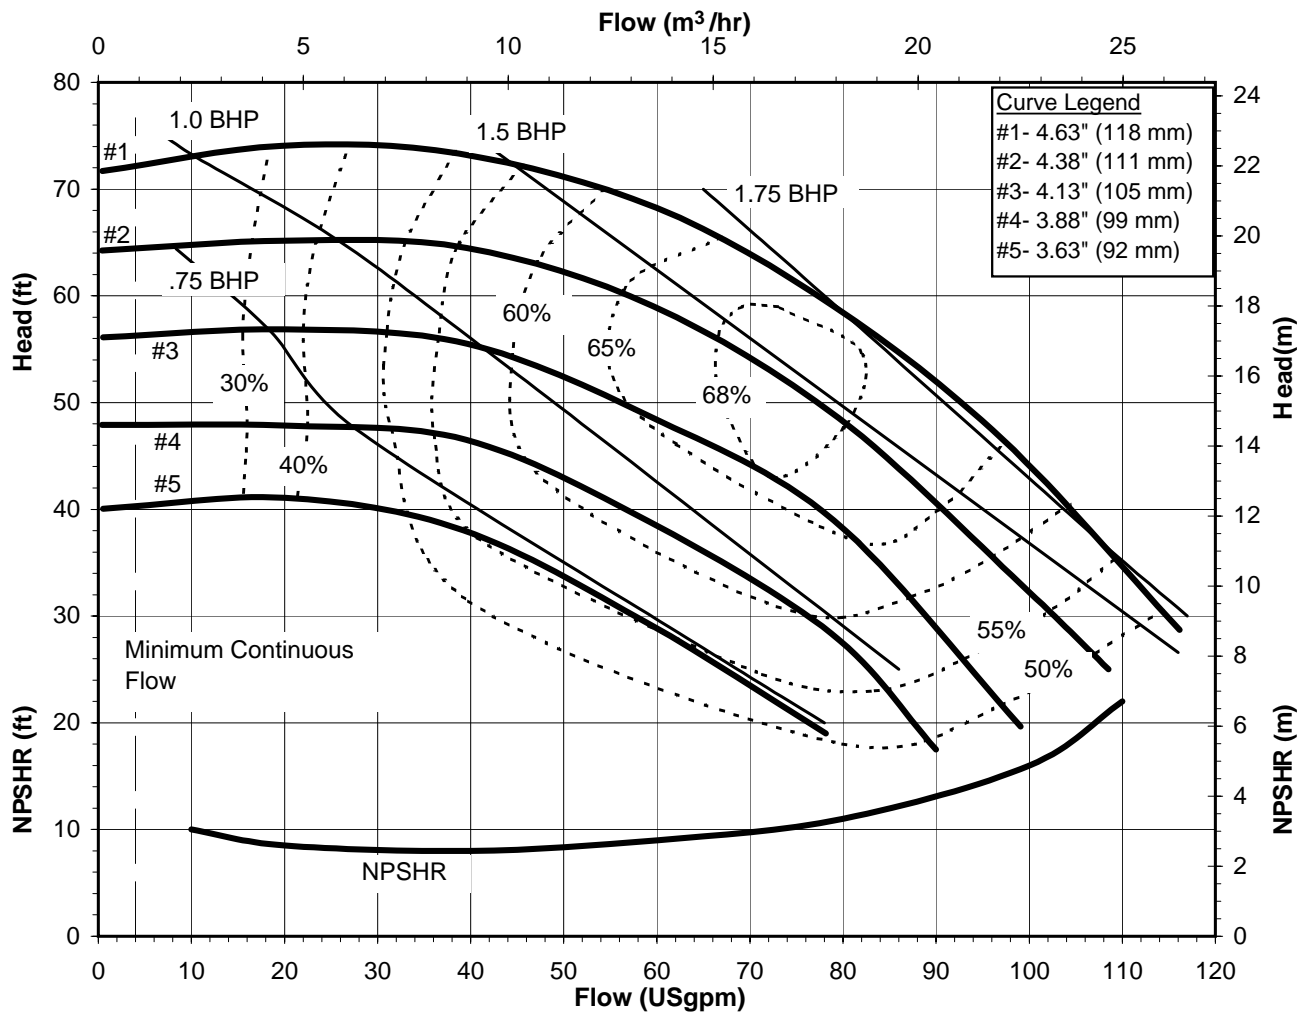

Model DB11
 3450 rpm, 60 Hz
 Suction: 2" FNPT
 Discharge: 1 1/2" MNPT

DB1160
 6001 Rev 0