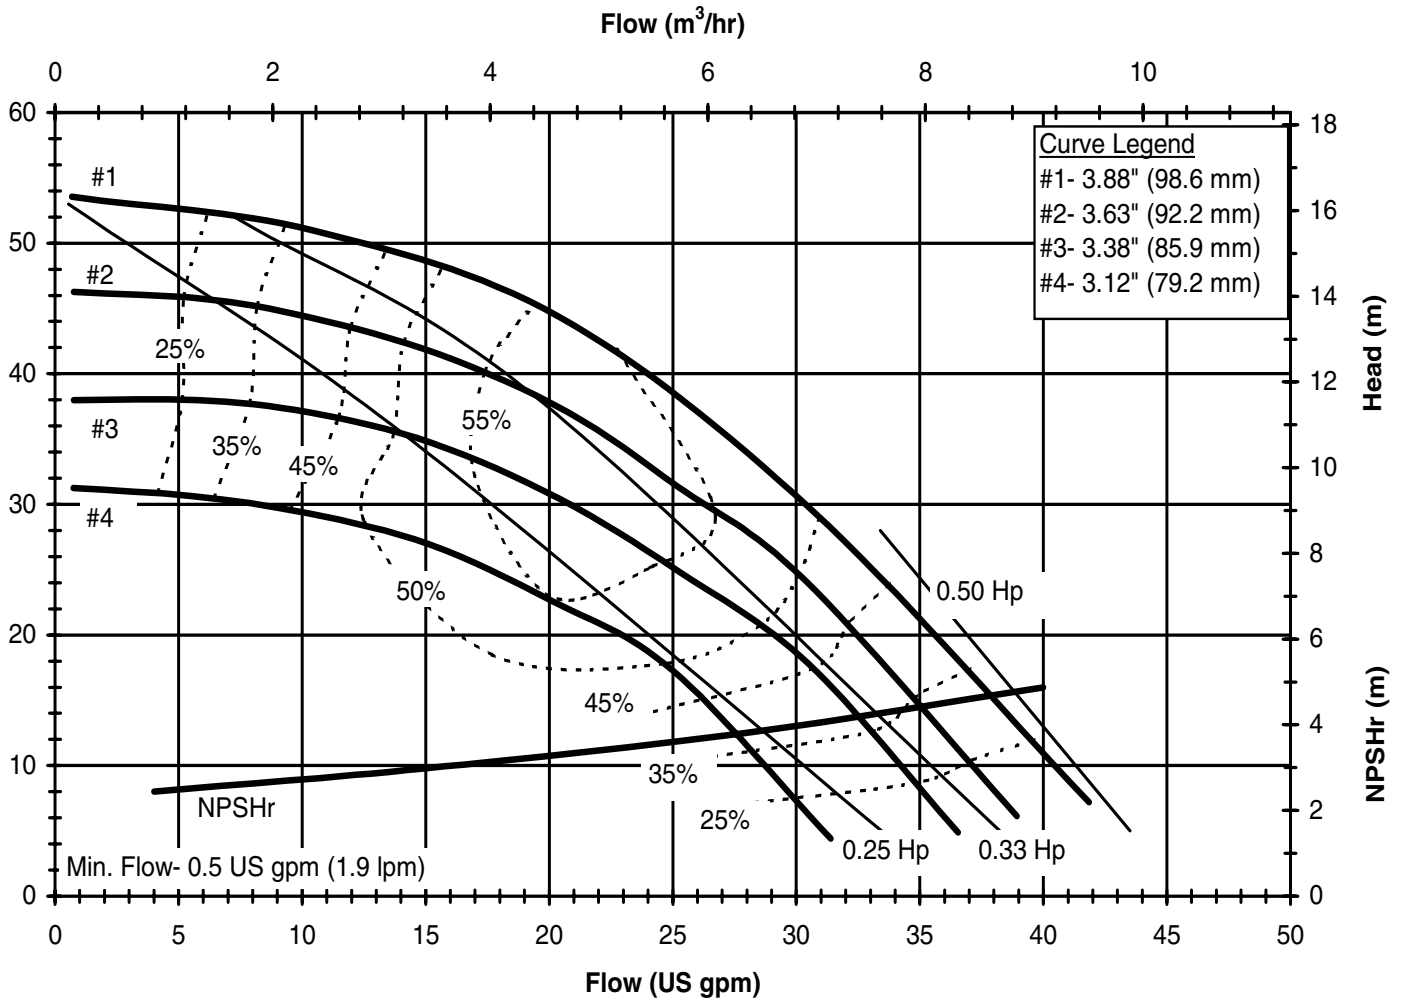

Model DB6H  
 3450 rpm, 60 Hz  
 Suction: 1" FNPT  
 Discharge: 1" MNPT

DB6H60  
 6023 REV 1