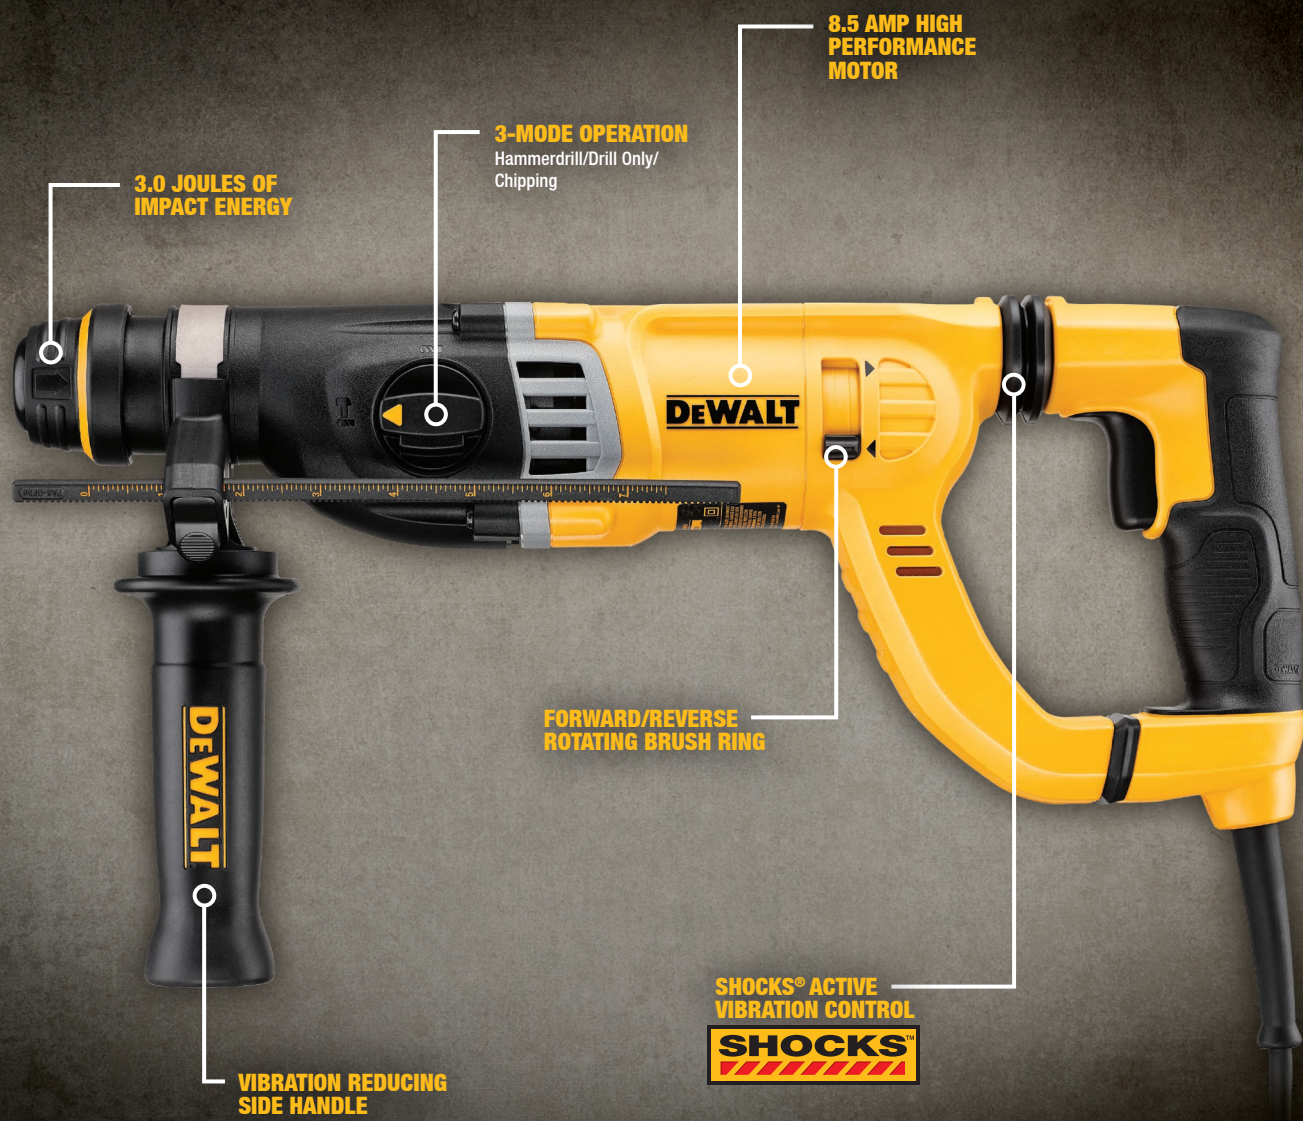

DEWALT
GUARANTEED TOUGH.

D25263K
1-1/8" SDS Rotary Hammer

**15% Faster
Drilling Speed***

ICD25263KSS

4/15

*On average compared to Bosch Bulldog Extreme Max (RH228VC) when drilling 5/8" x 3" holes

DEWALT®

1" Pistol Grip SDS Hammer

7/8" SDS Hammer

1" SDS Hammer

1-1/8" SDS Hammer

Specifications	D25133K	D25260K	D25262K	25263K
Amps	8.0	7.0	8.0	8.5
Impact Energy**	2.6 J	2.6 J	2.8 J	3.0 J
Vibration Control	No	No	SHOCKS™	SHOCKS™
No Load Speed	0-1500	0-1500	0-1500	0-1450
Beats/Min	0-5500	0-5500	0-5540	0-5350
Vibration Measurement	15.4 m/s ²	15.2 m/s ²	9.6 m/s ²	9.8 m/s ²
Tool Weight	5.7 lbs.	5.9 lbs.	6.6 lbs.	6.8 lbs.
Service Warranty	1 Year	1 Year	2 Year	2 Year

Dealer Stamp

1-800-4 DEWALT®

www.DEWALT.com

Copyright ©2015 DEWALT. The following are examples of trademarks for one or more DEWALT power tools and accessories: The yellow and black color scheme; the "D"-shaped air intake grill; the array of pyramids on the handgrip; the kit box configuration; and the array of lozenge-shaped humps on the surface of the tool.