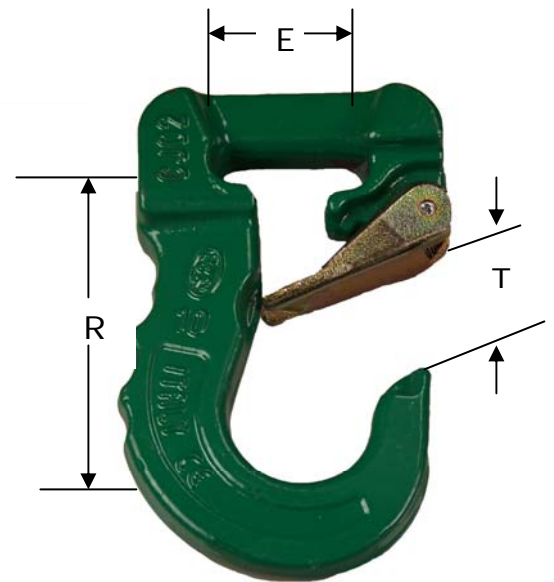

Direct Connect Hooks

DC Hooks are the quickest and easiest way to add hooks to Tuflex roundslings and web slings at your job site. No tools or extra parts needed.

For Tuflex, just match the color coded hook to the same color Tuflex and you're ready to go. Rated capacities are the same for both the hook and the Tuflex.

- **Rugged** - Both alloy steel hook and latch are forged for superior toughness
- **Color Coded** - Hook color matches Tuflex color for easy identification
- **Tuflex** - Four hook sizes to match Tuflex sizes EN30 (Purple), EN60 (Green), EN90 (Yellow) and EN150 (Red)
- **Web Slings** - Can be used with 1" & 2" web slings (see chart below). Hook ratings should equal or exceed sling ratings as used.

Lift-All Part #	Color	Rated Cap. (lbs.)	Tuflex	Web Slings		Weight (lbs.)	E (in.)	R (in.)	T (in.)
				Width	Plies				
DCH1	Purple	2,600	EN30	1	1	1.5	1 9/16	3 3/8	1
DCH2	Green	5,300	EN60	1	2	2.7	1 3/4	4	1 5/16
DCH3	Yellow	8,400	EN90	2	1 & 2	4.9	2 3/16	4 5/8	1 1/2
DCH4	Red	13,200	EN150	-	-	9.9	2 3/4	5 3/4	1 3/4