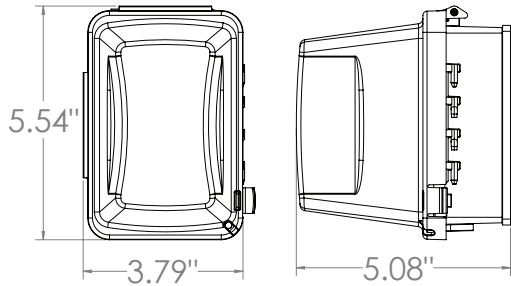

## MM710CA (Round Box Adapter Plate)