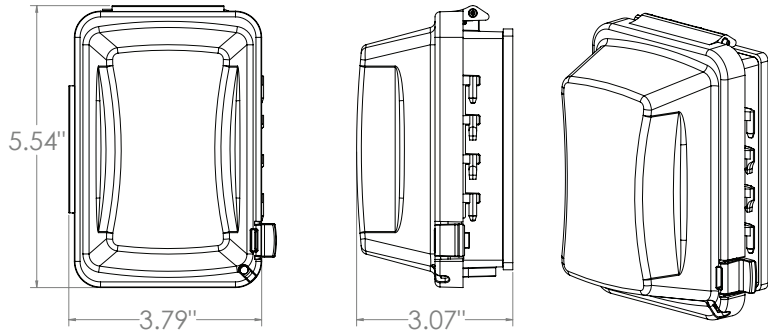

## MM410CA (Round Box Adapter Plate)