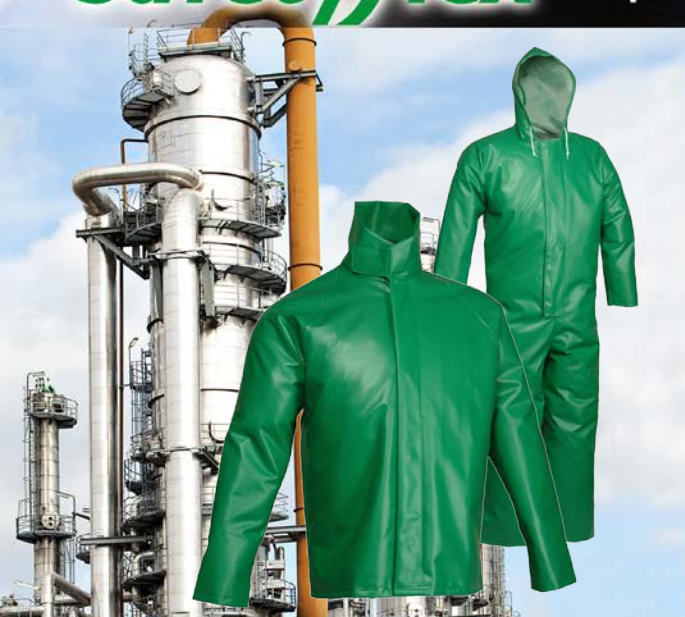

# Safetyflex® Specialty PVC for Aggressive Applications

**The Safetyflex® Flame Resistant Specialty PVC On Polyester Suit Combines Tough Protection And Comfortable Fit**

**Made to resist industrial acids, chemicals, and caustics, Safetyflex is engineered for protection.**

- Heavy exterior coating for excellent permeation performance.
- Flame resistant. Self extinguishing with flameout and afterglow less than 2 seconds after removal of ignition source. Test method ASTM D6413.
- High jacket collar with hook & loop throat closure for increased splash and drip protection.
- All seams are Therm-O-Rad sealed. No needle holes for chemicals to penetrate.
- Soft, supple feel for all day comfort.
- Tapered sleeves are designed to fit in protective gloves or accommodate glove rings for added safety.
- Distinctive safety green color for easy identification.
- Available as a coverall or a jacket and overall combination.

## FEATURES & BENEFITS

- Full cut shoulder with 90° sleeve to body angle for maximum freedom of movement
- Storm fly front seals out wind, rain, and contaminants
- Non-conductive, non-corrosive snaps and buckles
- Hidden hardware for added protection
- Coverall has zipper closure with dual storm fly front
- Mildew resistant