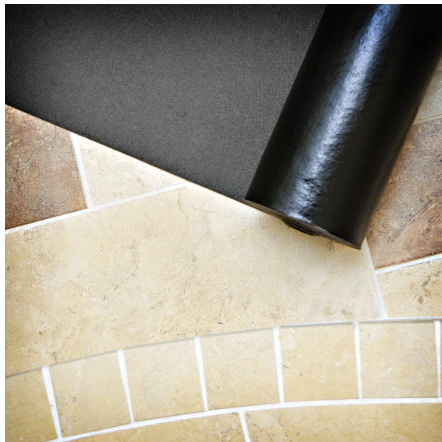

SUPER TUUFF

**DURABLE
PROTECTION**

 **TRIMACO**

SUPER TUUFF™

WALK OFF MAT DROPCLOTH SURFACE PROTECTOR

DURABLE

IMPACT
RESISTANT

SLIP RESISTANT

ABSORBENT +
LEAKPROOF

DURABLE PROTECTION

This heavy duty surface protector is absorbent, slip-resistant and reusable. Great for all types of floors and counter tops, SuperTuff Surface Protector is perfect for any construction, repair, renovation or paint job. Features impact resistant protection, plus is long lasting and easy to clean. Fabric made from 100% post consumer recycled PET bottles.

ITEM #		PACK	SIZE	SQ FT
86360	SuperTuff Mat	4	36"x6'	18
86365	SuperTuff Roll	1	36"x50'	150
86100	SuperTuff Roll	1	36"x100'	300

ABSORBENT, SLIP-RESISTANT & REUSABLE
GREAT FOR ALL TYPES OF FLOORS & COUNTERS
LONG LASTING & EASY TO CLEAN