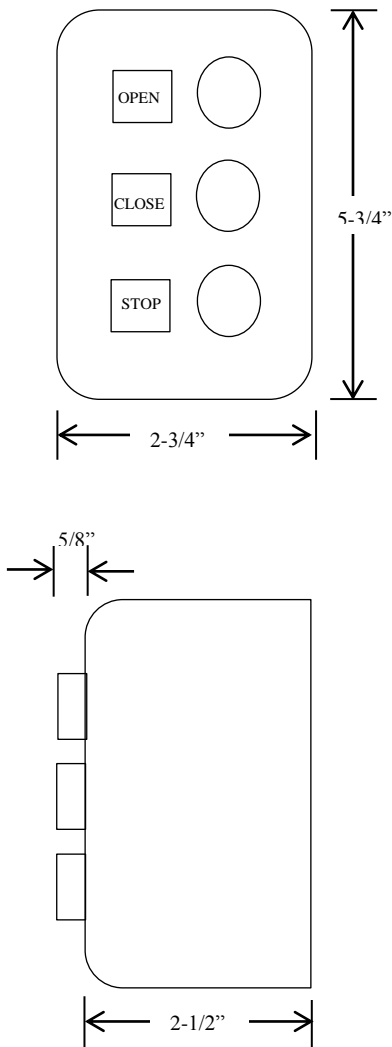

3BXT

EXTERIOR CONTROL STATION

Grainger P/N-36T008

- NEMA 3R, 4, 12
- SURFACE MOUNT
- FULLY GUARDED
- THREE BUTTON CONTROL (OPEN-CLOSE-STOP)
- BUTTON: 12 amp @ 600VAC
- DOUBLE POLE CONTACTS:
 - OPEN: NORMALLY OPEN & NORMALLY CLOSED
 - CLOSE: NORMALLY OPEN & NORMALLY CLOSED
 - STOP: NORMALLY OPEN & NORMALLY CLOSED
- UL LISTED / CSA APPROVED

DIMENSIONS

WIRING

1225 Industrial Park Drive SE
 Bemidji, MN 56601
 Phone: (800) 233-1487 Fax: (218) 751-6551