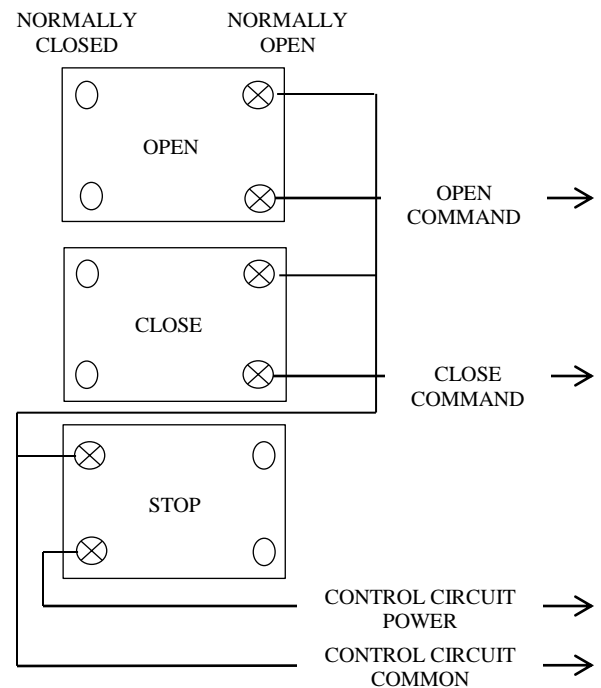

WIRING

1225 Industrial Park Drive SE
Bemidji, MN 56601
Phone: (800) 233-1487 Fax: (218) 751-6551