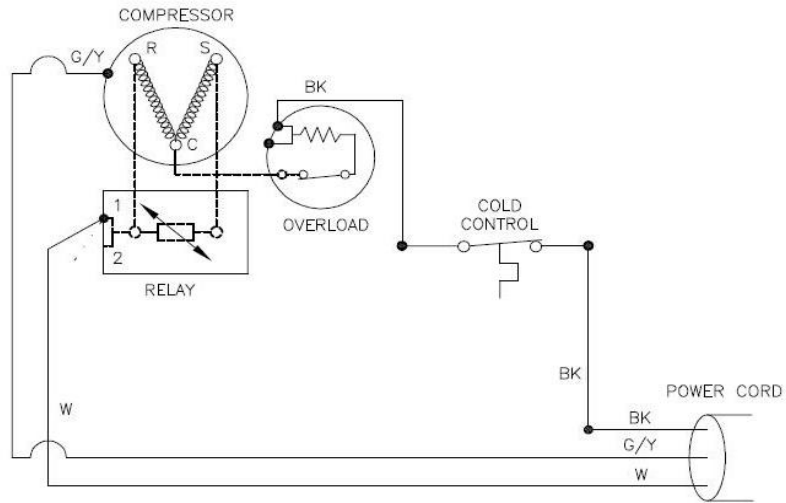

Wiring Diagrams:

PSWSA1K