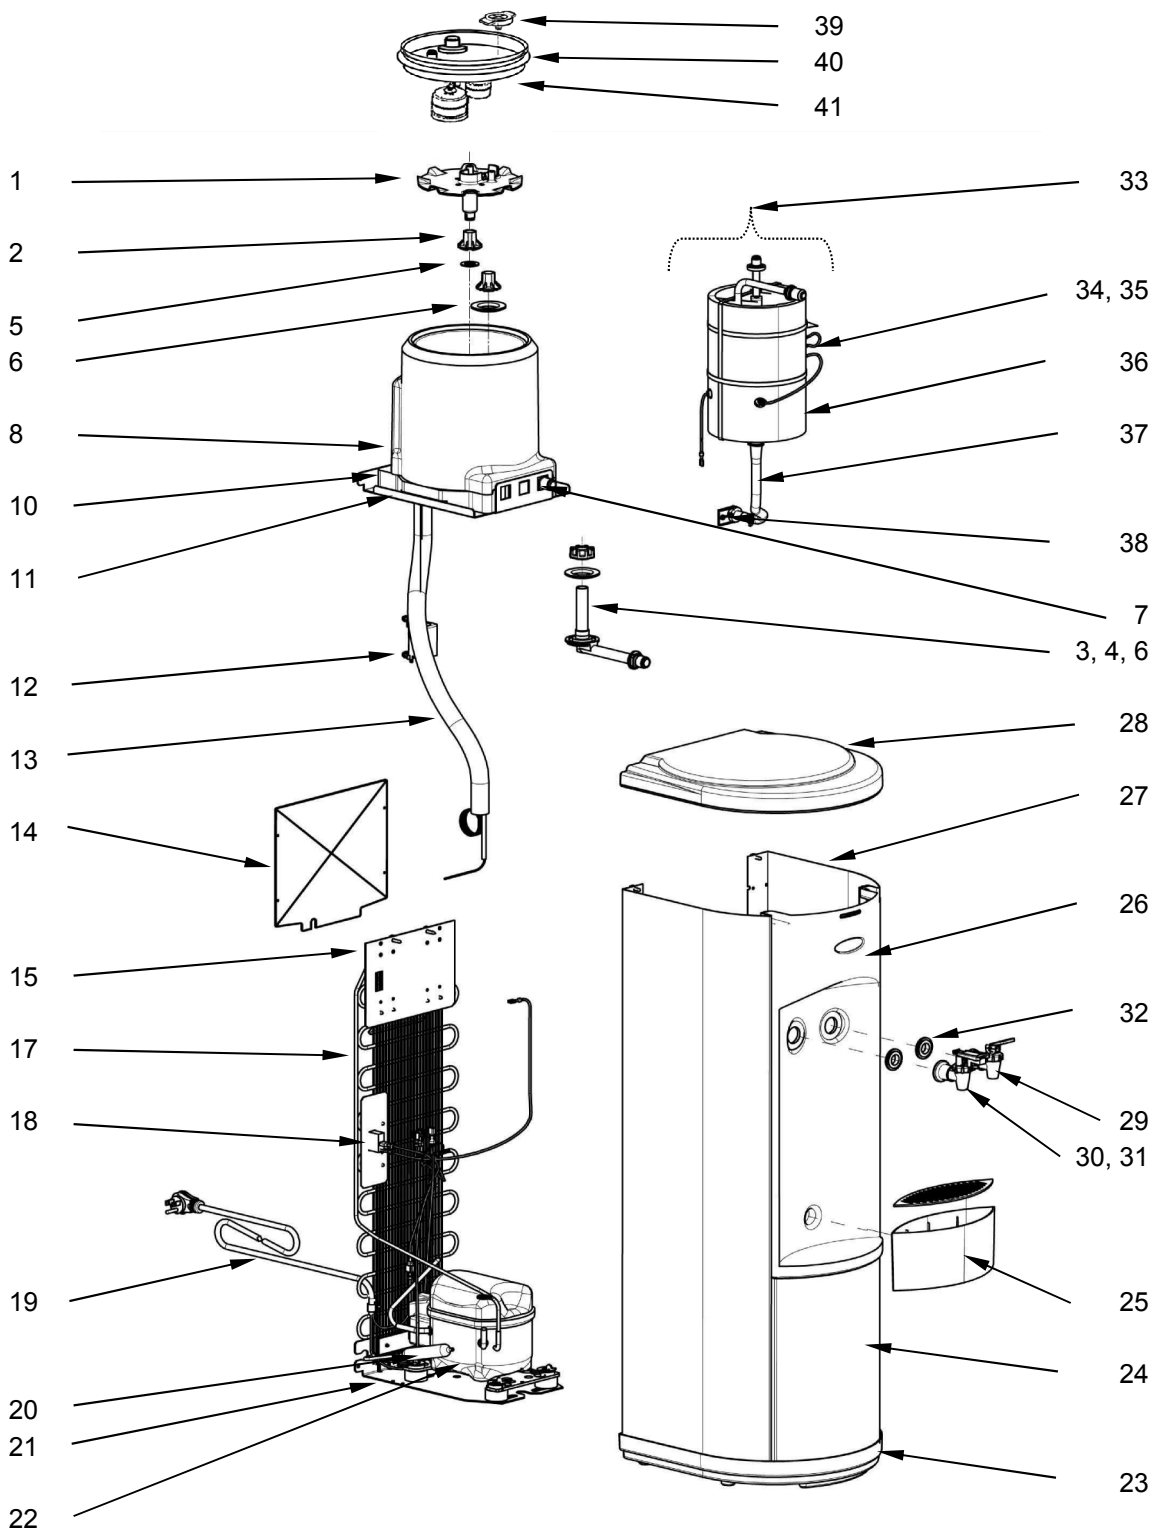

Illustrated Parts Breakdown

Specifications:

Model PSWSA1SK

Voltage	115VAC, $\pm 10\%$, 1 PH, 60 Hz
Size	42-1/2" H, 12" W, 12-1/2" D
Shipping Weight	52 lbs.
Cold Water Capacity	.6 GPH
Compressor	1/20 hp
Compressor (Full Load)	1.2 amps
Refrigerant	134a
Refrigerant Charge	1.375 oz.

Model PSWSA1SHS

Voltage	115VAC, $\pm 10\%$, 1 PH, 60 Hz
Size	42-1/2" H, 12" W, 12-1/2" D
Shipping Weight	58 lbs.
Cold Water Capacity	.6 GPH
Compressor	1/20 hp
Compressor (Full Load)	5.5 amps
Refrigerant	134a
Refrigerant Charge	1.375 oz.