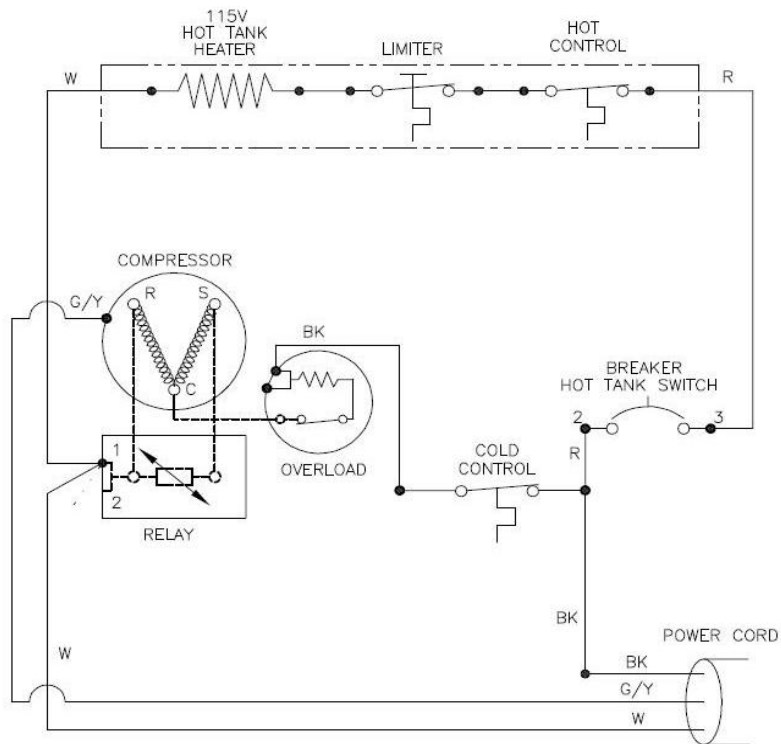

PSWSA1SHS

OASIS International

222 East Campus View Blvd · Columbus, Ohio 43235 U.S.A.
1-800-64-OASIS (1-800-646-2747)
www.oasiscoolers.com