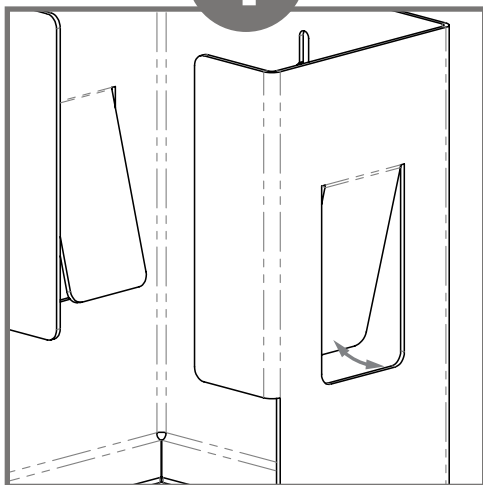

Dispenses:

- Most standard-size boxed disposable gowns up to 7.75"W x 10.75"H x 4.75"D (19.7 cm x 27.3 cm x 12.1 cm)

Package Specifications:

- Package Quantity: 6 per case
- 16"L x 12"W x 12"H (40.6 cm x 30.5 cm x 30.5 cm)
- 15.0 lbs (6.8 kg) - approximated

Product Specifications (overall external dimensions):

- 7.94"W x 9.88"H x 4.94"D (20.2 cm x 25.0 cm x 12.6 cm)
- 1.01 lbs (0.5 kg) - approximated

Mounting Specifications:

1

Spring design provides a secure fit for a wide assortment of boxed products.

2

Open design conveniently allows dispensing of product through front and quick replenishment through top.

3

Dispenser should be mounted securely to a wall through keyholes in back with screws approved, and provided, by building maintenance.