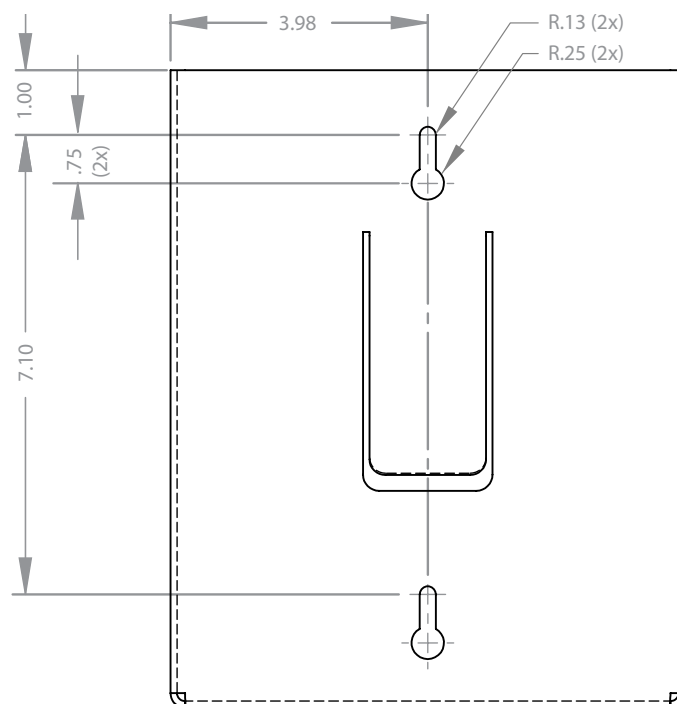

Dispenses:

- Most standard-size boxed disposable gowns up to 7.75"W x 10.75"H x 4.75"D (19.7 cm x 27.3 cm x 12.1 cm)

Package Specifications:

- Package Quantity: 6 per case
- 16"L x 12"W x 12"H (40.6 cm x 30.5 cm x 30.5 cm)
- 15.0 lbs (6.8 kg) - approximated

Product Specifications (overall external dimensions):

- 7.94"W x 9.88"H x 4.94"D (20.2 cm x 25.0 cm x 12.6 cm)
- 1.01 lbs (0.5 kg) - approximated

Mounting Specifications:

1

Spring design provides a secure fit for a wide assortment of boxed products.

2

Open design conveniently allows dispensing of product through front and quick replenishment through top.

3

Dispenser should be mounted securely to a wall through keyholes in back with screws approved, and provided, by building maintenance.