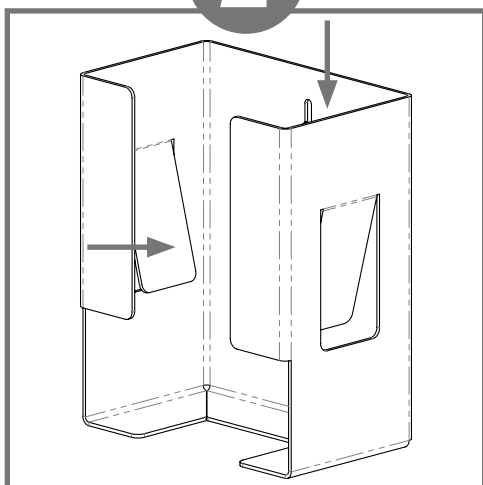

Dispenses:

- Most standard-size boxed disposable gowns up to 7.75"W x 10.75"H x 4.75"D (19.7 cm x 27.3 cm x 12.1 cm)

Package Specifications:

- Package Quantity: 6 per case
- 16"L x 12"W x 12"H (40.6 cm x 30.5 cm x 30.5 cm)
- 15.0 lbs (6.8 kg) - approximated

Product Specifications (overall external dimensions):

- 7.94"W x 9.88"H x 4.94"D (20.2 cm x 25.0 cm x 12.6 cm)
- 1.01 lbs (0.5 kg) - approximated

Mounting Specifications:

1

Spring design provides a secure fit for a wide assortment of boxed products.

2

Open design conveniently allows dispensing of product through front and quick replenishment through top.

3

Dispenser should be mounted securely to a wall through keyholes in back with screws approved, and provided, by building maintenance.