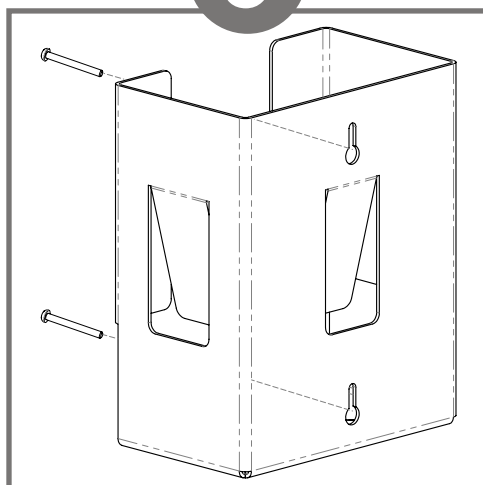

Dispenses:

- Most standard-size boxed disposable gowns up to 7.75"W x 10.75"H x 4.75"D (19.7 cm x 27.3 cm x 12.1 cm)

Package Specifications:

- Package Quantity: 6 per case
- 16"L x 12"W x 12"H (40.6 cm x 30.5 cm x 30.5 cm)
- 15.0 lbs (6.8 kg) - approximated

Product Specifications (overall external dimensions):

- 7.94"W x 9.88"H x 4.94"D (20.2 cm x 25.0 cm x 12.6 cm)
- 1.01 lbs (0.5 kg) - approximated

Mounting Specifications:

1

Spring design provides a secure fit for a wide assortment of boxed products.

2

Open design conveniently allows dispensing of product through front and quick replenishment through top.

3

Dispenser should be mounted securely to a wall through keyholes in back with screws approved, and provided, by building maintenance.