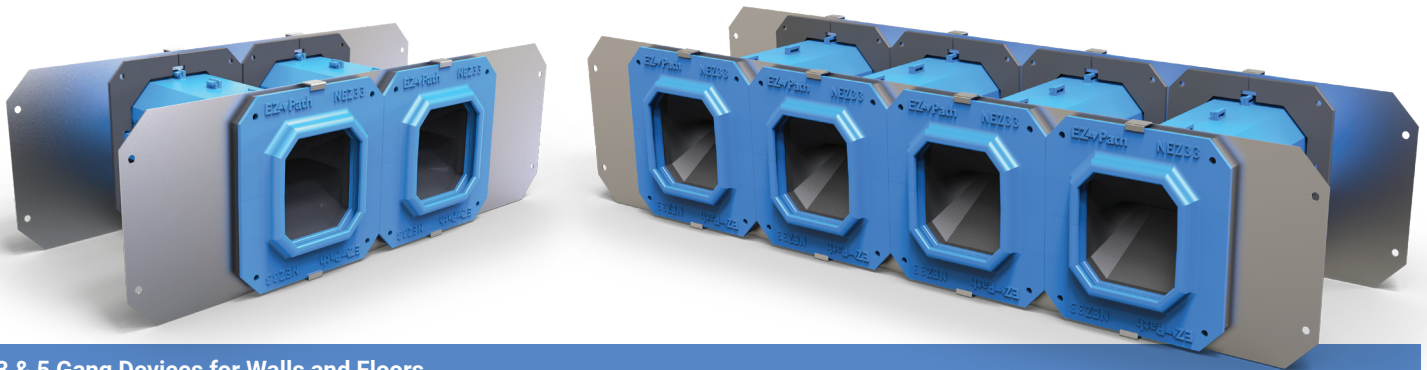

# Series 33NEZ Smoke & Acoustical Pathway

**EZ-Path® Series 33NEZ Smoke and Acoustical Pathway** is a factory manufactured cable pathway solution for cabling penetrations in non-fire-rated walls and floors. **EZ-Path® Series 33NEZ** is a maintenance-free cabling solution that allows for 0 up to 100% visual fill of cables while maintaining exceptional smoke and acoustical ratings.

## Features & Benefits

- Exceeds the cable carrying capacity of a 4" (102 mm) sleeve utilizing typical putty firestop systems (35% cable loading)
- Installs as individual pathways or gangs of 2 and 4 devices
- Allows for easy moves, adds, and changes
- Available in blue and white

### 3 & 5 Gang Devices for Walls and Floors

NEZDP233	730573111598	Smoke and Acoustical Pathway, Two Gang Kit (2 NEZ33 Pathways & 2 NEZP233 Two Gang Plates)	1	N/A	<b>NEZDP233</b>	
NEZDP433	730573111604	Smoke and Acoustical Pathway, Four Gang Kit (4 NEZ33 Pathways & 2 NEZP433 Four Gang Plates)	1	N/A	<b>NEZDP433</b>	
NEZP233	730573111611	Smoke and Acoustical Pathway, Two Gang Plate Kit (Plates Only)	1	N/A	<b>NEZP233</b>	
NEZP433	730573111628	Smoke and Acoustical Pathway, Four Gang Plate Kit (Plates Only)	1	N/A	<b>NEZP433</b>	