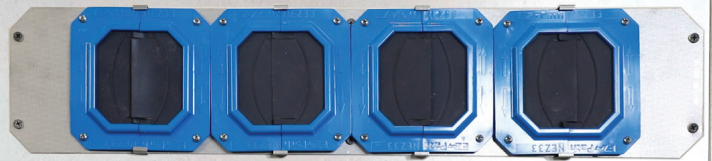

# Series 33NEZ Smoke & Acoustical Pathway

**EZ-Path® Series 33NEZ Smoke and Acoustical Pathway** is a factory manufactured cable pathway solution for cabling penetrations in non-fire-rated walls and floors. **EZ-Path® Series 33NEZ** is a maintenance-free cabling solution that allows for 0 up to 100% visual fill of cables while maintaining exceptional smoke and acoustical ratings.

## Features & Benefits

- Exceeds the cable carrying capacity of a 4" (102 mm) sleeve utilizing typical putty firestop systems (35% cable loading)
- Installs as individual pathways or gangs of 2 and 4 devices
- Allows for easy moves, adds, and changes
- Available in blue and white

### 3 & 5 Gang Devices for Walls and Floors

NEZDP233	730573111598	Smoke and Acoustical Pathway, Two Gang Kit (2 NEZ33 Pathways & 2 NEZP233 Two Gang Plates)	1	N/A	<b>NEZDP233</b>	
NEZDP433	730573111604	Smoke and Acoustical Pathway, Four Gang Kit (4 NEZ33 Pathways & 2 NEZP433 Four Gang Plates)	1	N/A	<b>NEZDP433</b>	
NEZP233	730573111611	Smoke and Acoustical Pathway, Two Gang Plate Kit (Plates Only)	1	N/A	<b>NEZP233</b>	
NEZP433	730573111628	Smoke and Acoustical Pathway, Four Gang Plate Kit (Plates Only)	1	N/A	<b>NEZP433</b>	