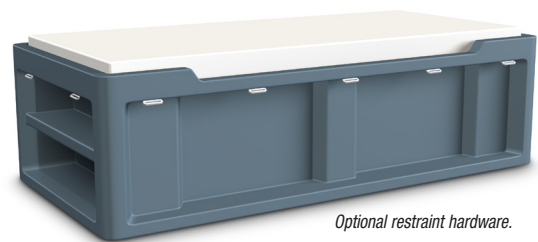

Optional restraint hardware.

Available in

Black
 Blue Gray
 Brown
 Green
 Slate Blue

Custom colors available upon request.
Call Cortech for details.

Item #	Color
7801BK	Black FR
7801SB	Slate Blue FR
7801GN	Green FR
7801BN	Brown FR
7801G	Blue Gray FR

All dimensions and weights are nominal. Specifications subject to change without notice. FR = Flame Retardant.

Ideal For Use In: Correctional Facilities, Behavioral/Mental Health Facilities & Hospitals.