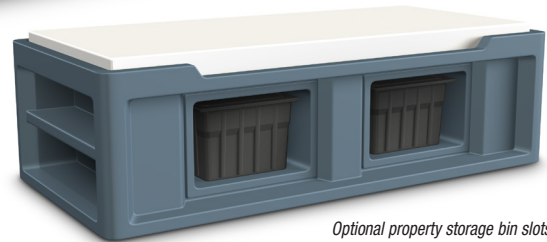

THE ULTIMATE COMBINATION OF FUNCTION AND DESIGN

FROM **CORTECH**
USA

Endurance

Bed 2.0

Extreme-Use Furniture

The Endurance Series Furniture line is ideal for continuous use in extreme environments.
The ultimate combination of function and design.

THE ENDURANCE BED 2.0 FEATURES:

- Designed for use with 36x80 mattress.
- A 10 Year Warranty.
- Optional side slots for property box storage.
- Angled lowered side rail for easier entry and exit.
- Molded in end shelving for open storage of personal items.
- Durable, one piece, rotationally molded design for increased strength. Constructed of high impact “no break” polyethylene.
- Can be bolted to the floor via concealed pilot holes with hardware of your choice.
- Manufactured to ISO Quality Standards in the USA.
- Stain resistant.
- Easy to clean and maintain.
- Flame Retardant (passes Cal 133).
Test reports available upon request.
- Field installed restraint rings available.

*Optional property storage bin slots.
Mattress and Baracuda Box sold separately.*

Optional restraint hardware.

Available in

Black
 Blue Gray
 Brown
 Green
 Slate Blue

Custom colors available upon request.
Call Cortech for details.