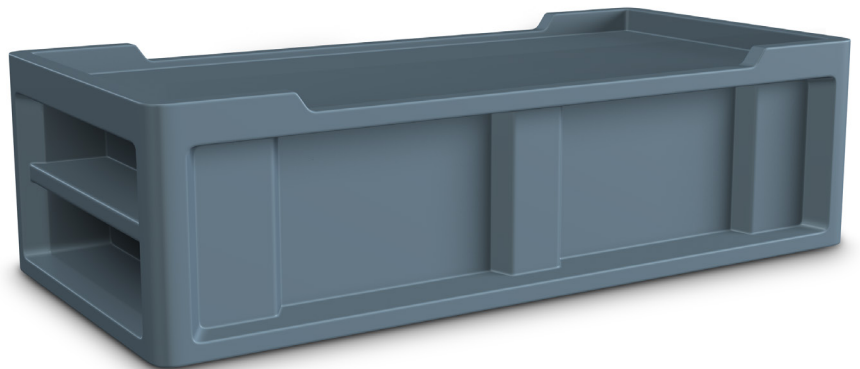

THE ULTIMATE COMBINATION OF FUNCTION AND DESIGN

FROM **CORTECH**
USA

Endurance

Bed 2.0

Extreme-Use Furniture

The Endurance Series Furniture line is ideal for continuous use in extreme environments.
The ultimate combination of function and design.

THE ENDURANCE BED 2.0 FEATURES:

- Designed for use with 36x80 mattress.
- A 10 Year Warranty.
- Optional side slots for property box storage.
- Angled lowered side rail for easier entry and exit.
- Molded in end shelving for open storage of personal items.
- Durable, one piece, rotationally molded design for increased strength. Constructed of high impact “no break” polyethylene.
- Can be bolted to the floor via concealed pilot holes with hardware of your choice.
- Manufactured to ISO Quality Standards in the USA.
- Stain resistant.
- Easy to clean and maintain.
- Flame Retardant (passes Cal 133).
Test reports available upon request.
- Field installed restraint rings available.

*Optional property storage bin slots.
Mattress and Baracuda Box sold separately.*

Optional restraint hardware.

Available in

Black
 Blue Gray
 Brown
 Green
 Slate Blue

Custom colors available upon request.
Call Cortech for details.