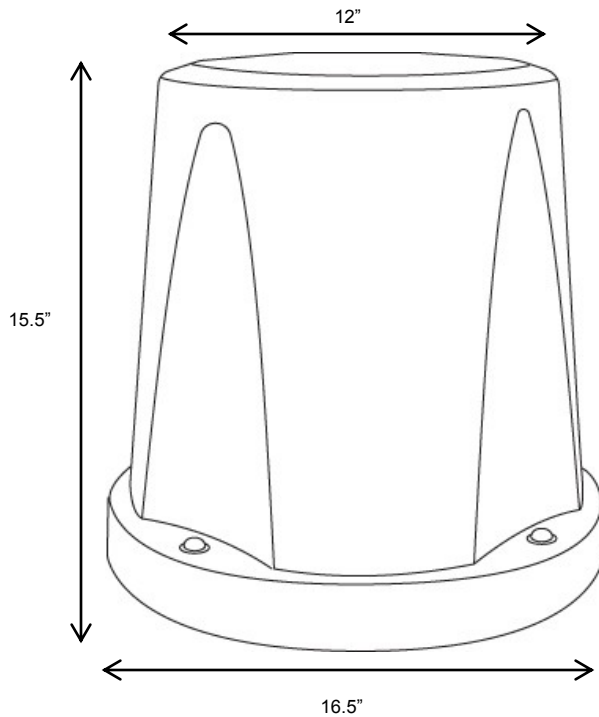

OVERVIEW

The Endurance Floor Mount Stool is a heavy duty stool for and is ideal for continuous, intensive use in correctional or institutional environments. **Manufactured to ISO Quality Standards in the USA.**

FABRICATION/MATERIAL

Durable, one piece, rotationally molded design for increased strength. Constructed of high impact polyethylene. No steel or wood components. Flame Retardant (as shown passes Cal 133). Test reports available upon request.

COLOR Black, Blue Gray, Brown, Green, Slate Blue, custom colors available upon request.

WEIGHT 8.0 lbs.

OPTIONS N/A

ASSEMBLY Bolt to the floor via concealed pilot holes with hardware of your choice.

WARRANTY 10 Year Warranty.

MAINTENANCE Easy to clean and maintain with damp cloth. Resistant to stains.

Item #	Color
7901BK	Black FR
7901SB	Slate Blue FR
7901GN	Green FR
7901BN	Brown FR
7901G	Blue Gray FR