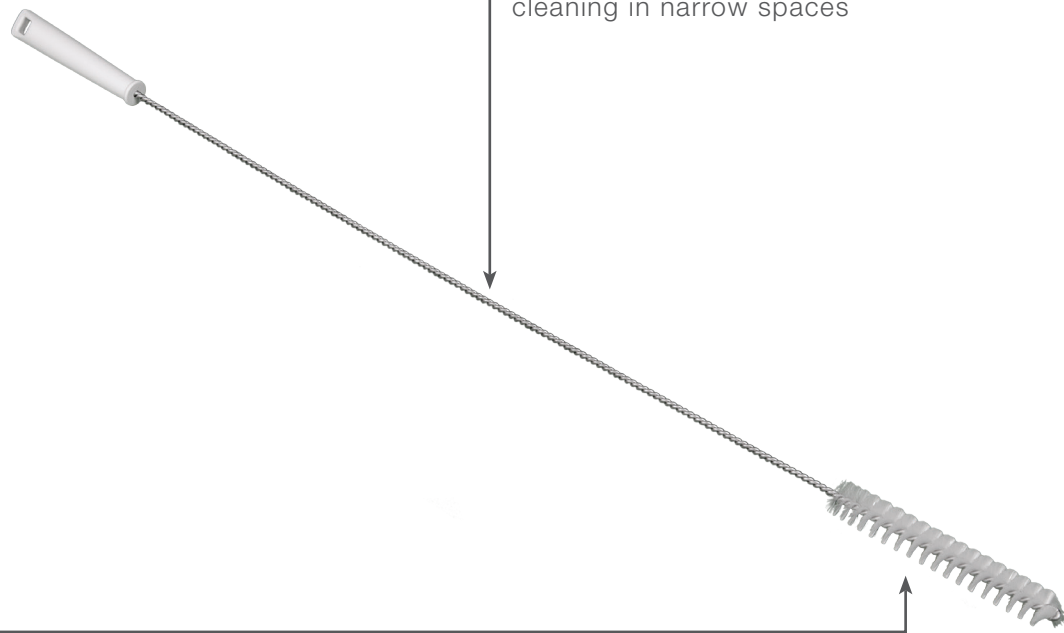

Ø1.0" Tube Brush w/ 3' Flex Handle

Series 53815

Flexible Handle

Stainless steel holds bristles tight and allows for cleaning in narrow spaces

Stiff Bristles

Perfect for scrubbing difficult dirt and for wet use with cleaning agents

This tube and valve brush is designed to clean hard-to-reach areas. The stiff bristles are attached to a helically wound stainless-steel shaft, making it strong, FDA-compliant, and chemically resistant.

Ø1.0" Tube Brush w/ 3' Flex Handle

53815

Available in white only

The 3' flex handle lets the tube brush fit in curved pipes easily so the stiff bristles can scrape out tough messes. The brush can also be used with water and a cleaning agent for a washing effect.

Specifications:

- Length: 36.2"
- Width: 1"
- Height: 1"
- FDA-Compliant Raw Material: Yes
- Material: Polyester/SS/Polypropylene
- Unit Weight: 0.31 lbs.
- Bristle Type: Stiff

Colors

When ordering, add the color digit to the base part number to denote color.