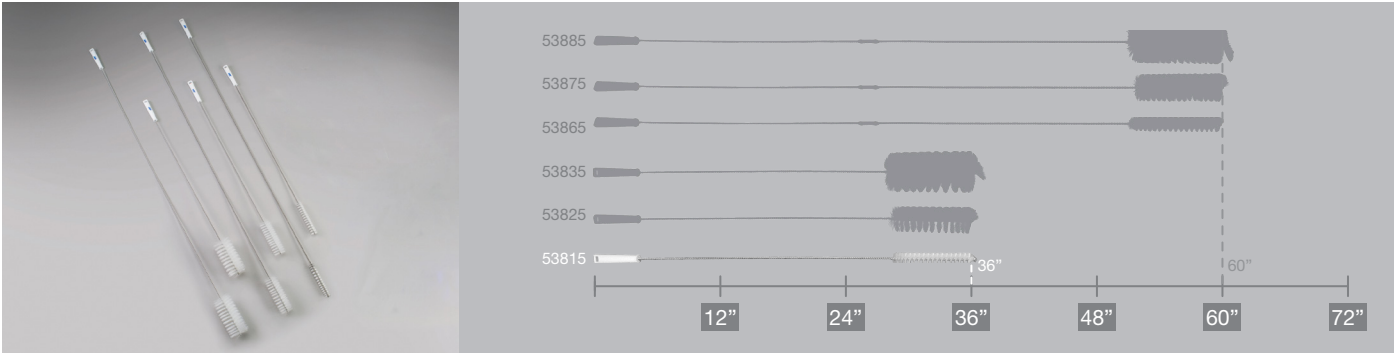

Ø1.0" Tube Brush w/ 3' Flex Handle

Series 53815

Flexible Handle

Stainless steel holds bristles tight and allows for cleaning in narrow spaces

Stiff Bristles

Perfect for scrubbing difficult dirt and for wet use with cleaning agents

This tube and valve brush is designed to clean hard-to-reach areas. The stiff bristles are attached to a helically wound stainless-steel shaft, making it strong, FDA-compliant, and chemically resistant.

Ø1.0" Tube Brush w/ 3' Flex Handle

53815

Available in white only

The 3' flex handle lets the tube brush fit in curved pipes easily so the stiff bristles can scrape out tough messes. The brush can also be used with water and a cleaning agent for a washing effect.

Specifications:

- Length: 36.2"
- Width: 1"
- Height: 1"
- FDA-Compliant Raw Material: Yes
- Material: Polyester/SS/Polypropylene
- Unit Weight: 0.31 lbs.
- Bristle Type: Stiff

Colors

When ordering, add the color digit to the base part number to denote color.