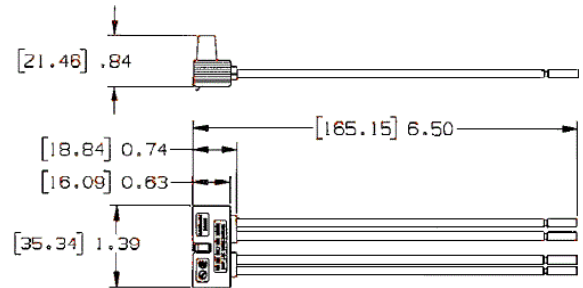

Switches, Single Pole Pilot Connector
Accessories
SNAPConnect® Switch Pigtailed
Connector

HUBBELL

Features

- Clear terminal housing
- No exposed live parts
- Fully insulated

Ordering Information

Description	Lead Colors	UPC	Catalog Number
Clear right angle terminal, 6 inch leads, stranded wire.	2) Black, 1) White, 1) Green	783585186023	SNAPSPP2NA

Listings

UL Listed
CSA Certified

Online Resources

[Customer Use Drawing](#)
[eCatalog](#)
[Installation Instructions](#)

Dimensions in Inches (mm)

Hubbell Wiring Device-Kellems • Hubbell Incorporated (Delaware) • 40 Waterview Drive • Shelton, CT 06484